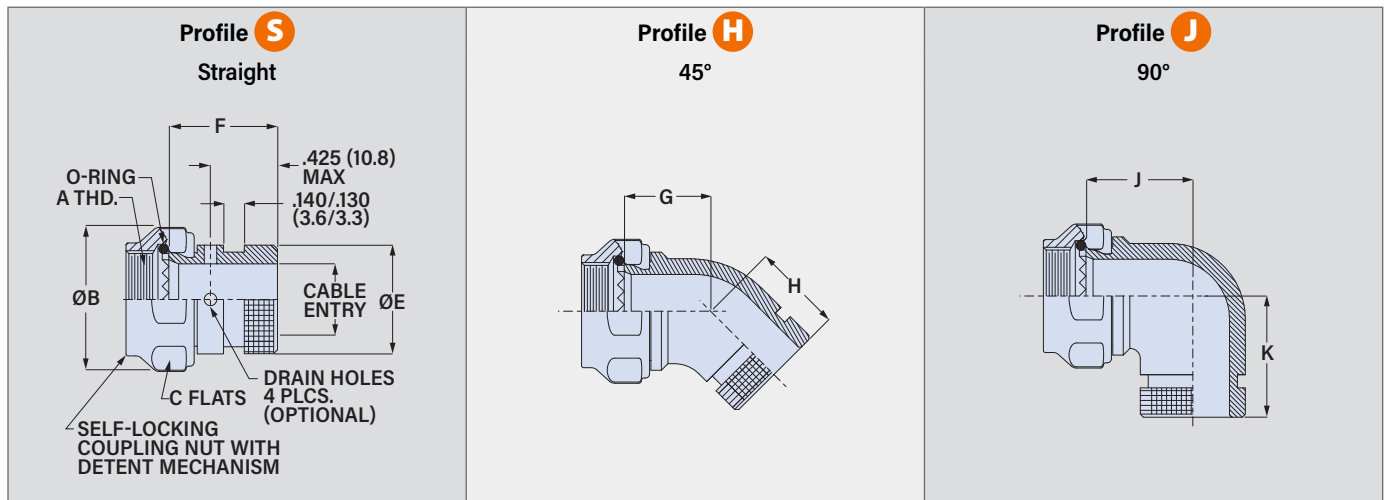

SHRINK BOOT

Optional heatshrink boot provides cable strain relief and environmental protection. Type 1 high-performance semi-rigid elastomer resists fuels and oils and withstands temperature extremes.

Corrosion-proof composite material. 310F*045 composite shrink boot adapter fits MIL-DTL-38999 Series I and II connectors. Adapter has groove for lipped shrink boot. Anti-decoupling mechanism provides audible detented coupling and prevents backoff under high vibration. Supplied as adapter only or as kit with shrink boot. Glass-filled high performance thermoplastic, silicone O-ring.

PART NUMBER

		310FS045	XB	16	D	T				
Base P/N	Base Part No.	310FS045	S							
	Profile	Straight								
		310FT045	H							
		310FW045	J							
Finish	XB	No Plating (Black Color)								
	XM	Electroless Nickel								
	XMT	Nickel-PTFE								
	XW	Olive Drab Cadmium								
	XZR	Black Zinc-Nickel								
Shell Size	Shell Size									
	38999 Series I	9	11	13	15	17	19	21	23	25
	38999 Series II	8	10	12	14	16	18	20	22	24
	Size Code	08	10	12	14	16	18	20	22	24
Drain Holes	Omit if not required		O-ring not supplied with drain hole option							
	D	Drain Holes								
Shrink Boot	Omit if not required									
	T	Shrink Boot included								