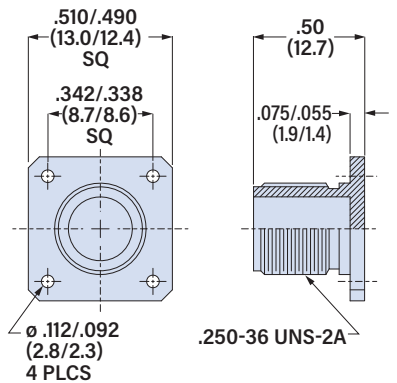

Use dummy storage receptacle to secure and protect unused plugs. 650-073 receptacle accommodates M39012 Series SMA connectors. Aluminum, stainless steel or brass.

PART NUMBER	
Aluminum 6061-T6	Electroless Nickel 650-073M
	Black Zinc-Nickel 650-073ZR
	Nickel-PTFE 650-073MT
	O. D. Cadmium 650-073NF
303 SST	Passivate 650-073Z1
	Electroless Nickel 650-073ZM
Brass	Electroless Nickel 650-073BM
	White Bronze 650-073WB