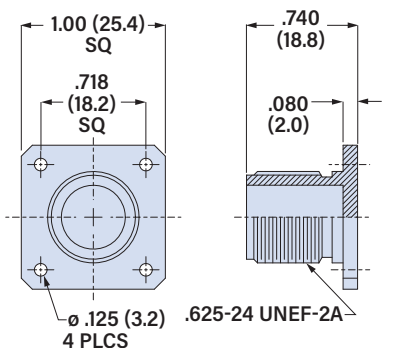

650-074 DUMMY RECEPTACLE FOR TYPE N DELTA COAX RF PLUGS

Use dummy storage receptacle to secure and protect unused plugs. 650-074 receptacle accommodates Delta Type N RF connectors. Aluminum, stainless steel or brass.

PART NUMBER	
Aluminum 6061-T6	Electroless Nickel 650-074M
	Black Zinc-Nickel 650-074ZR
	Nickel-PTFE 650-074MT
	O. D. Cadmium 650-074NF
303 SST	Passivate 650-074Z1
	Electroless Nickel 650-074ZM
Brass	Electroless Nickel 650-074BM
	White Bronze 650-074WB