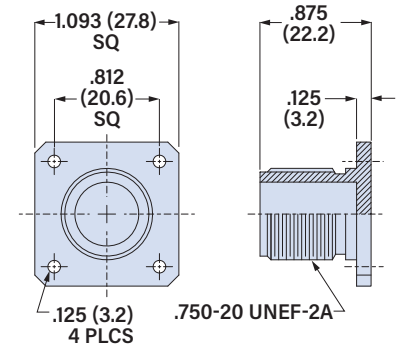

Series 65 Dummy Receptacles

for Type HN, SMA, N, and TNC Coax RF Plugs

650-072, 650-073, 650-074, 650-075

650-072 DUMMY RECEPTACLE FOR DELTA TYPE HN COAX RF PLUGS

Use dummy storage receptacle to secure and protect unused plugs. 650-072 receptacle accommodates Type HN Delta coaxial plug connectors. Aluminum, stainless steel or brass.

650-073 DUMMY RECEPTACLE FOR SMA COAX RF PLUGS

Use dummy storage receptacle to secure and protect unused plugs. 650-073 receptacle accommodates M39012 Series SMA connectors. Aluminum, stainless steel or brass.