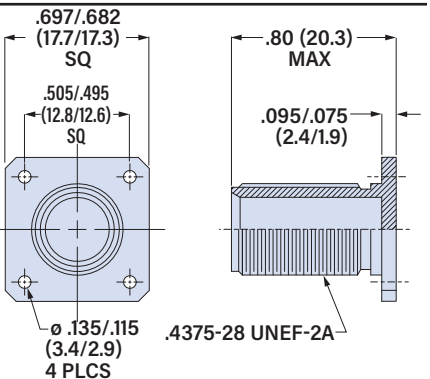

Use dummy storage receptacle to secure and protect unused plugs. 650-075 receptacle accommodates M39012 Series TNC RF connectors. Aluminum, stainless steel or brass.

PART NUMBER	
Aluminum 6061-T6	Electroless Nickel 650-075M
	Black Zinc-Nickel 650-075ZR
	Nickel-PTFE 650-075MT
	O. D. Cadmium 650-075NF
303 SST	Passivate 650-075Z1
	Electroless Nickel 650-075ZM
Brass	Electroless Nickel 650-075BM
	White Bronze 650-075WB