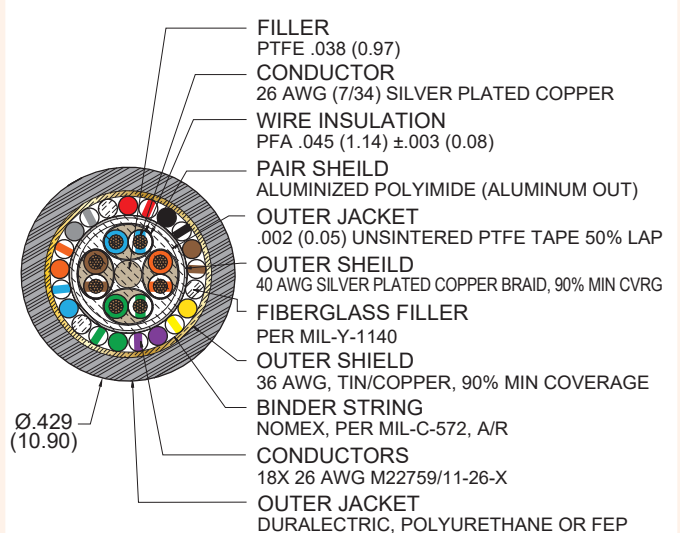

Construction Details

Color Code

Pair #1 Blue, White/Blue · Pair #2 Orange, White/Orange ·
Pair #3 Green, White/Green · Pair #4 Brown, White/Brown

Specifications

Impedance (ohms)	100 ± 10 Ohms
Temperature Rating	-65° to +200° C

Meets electrical performance requirements for HDMI 2.0 and DisplayPort 1.2.