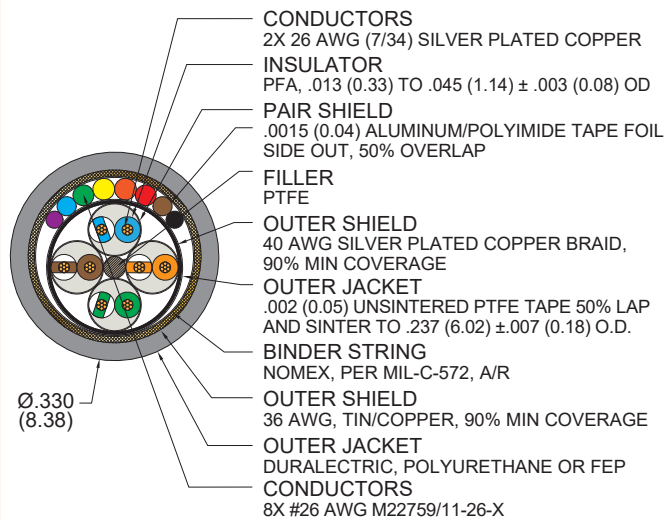

HDMI and DisplayPort Cables for El Ochito[®] Red

HDMI and DisplayPort Grade

Glenair Part Number	963-127-1 Duraelectric Lite Jacket
	963-127-2 Polyurethane Jacket
	963-127-3 FEP Jacket

HDMI cable jacket is available in 3 material types including Duraelectric Lite, polyurethane and FEP. Meets electrical performance requirements for HDMI 2.0 and DisplayPort 1.2.

Construction Details

Color Code

Pair #1 Blue, White/Blue · Pair #2 Orange, White/Orange ·
Pair #3 Green, White/Green · Pair #4 Brown, White/Brown

Specifications

Impedance (ohms)	100 ± 10
Temperature Rating	-65° to +200° C

Pair #1 Blue, White/Blue · Pair #2 Orange, White/Orange ·
Pair #3 Green, White/Green · Pair #4 Brown, White/Brown

Specifications

Impedance (ohms)	100 ± 10 Ohms
Temperature Rating	-65° to +200° C

Meets electrical performance requirements for HDMI 2.0 and DisplayPort 1.2.