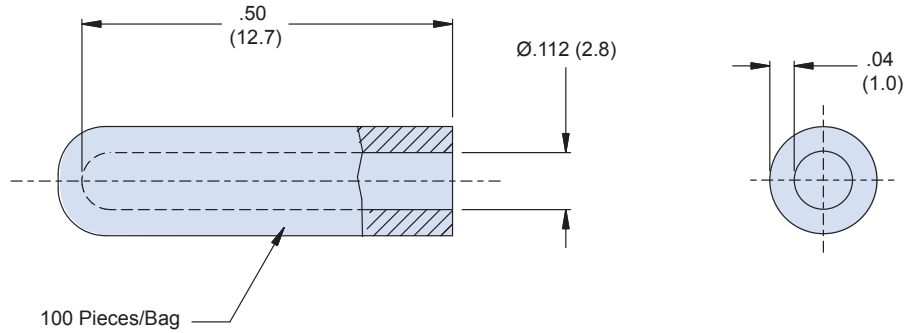

187-019/187-029 Size 16 termini pin and socket dust caps
187-266 Size 20 pin and socket terminus vinyl dust caps

SuperNine® MIL-DTL-38999 Type

SIZE 16 PIN AND SOCKET TERMINUS VINYL DUST CAPS

187-019 Vinyl dust cap for size 16 termini with $\varnothing .0625$ Ferrules
 Installs directly onto ferrule of 181-001, 181-002, 181-009, 181-010, 181-035, 181-036, 181-052 and 181-053 Termini

SIZE 16 SOCKET TERMINUS VINYL DUST CAPS

187-029 Vinyl dust cap for socket termini. Installs over the protective cover of 181-001, 181-009, 181-035, and over the alignment sleeve of 181-053 termini.

SIZE 20 PIN AND SOCKET TERMINUS VINYL DUST CAPS

187-266 Vinyl dust cap for size 20 termini fits over metal terminus body of 181-065 pin or 181-066 socket termini