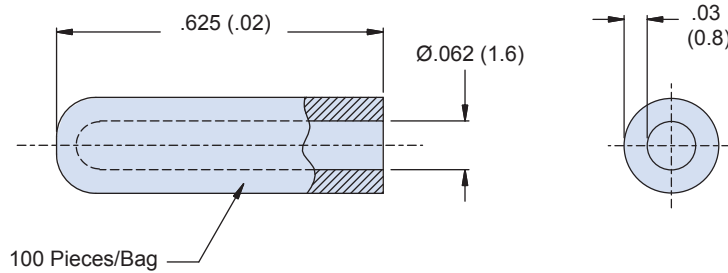

187-019/187-029 Size 16 termini pin and socket dust caps
187-266 Size 20 pin and socket terminus vinyl dust caps

SuperNine® MIL-DTL-38999 Type

SIZE 16 PIN AND SOCKET TERMINUS VINYL DUST CAPS

187-019 Vinyl dust cap for size 16 termini with $\varnothing .0625$ Ferrules
 Installs directly onto ferrule of 181-001, 181-002, 181-009, 181-010, 181-035, 181-036, 181-052 and 181-053 Termini

SIZE 16 SOCKET TERMINUS VINYL DUST CAPS

187-029 Vinyl dust cap for socket termini. Installs over the protective cover of 181-001, 181-009, 181-035, and over the alignment sleeve of 181-053 termini.

SIZE 20 PIN AND SOCKET TERMINUS VINYL DUST CAPS

187-266 Vinyl dust cap for size 20 termini fits over metal terminus body of 181-065 pin or 181-066 socket termini