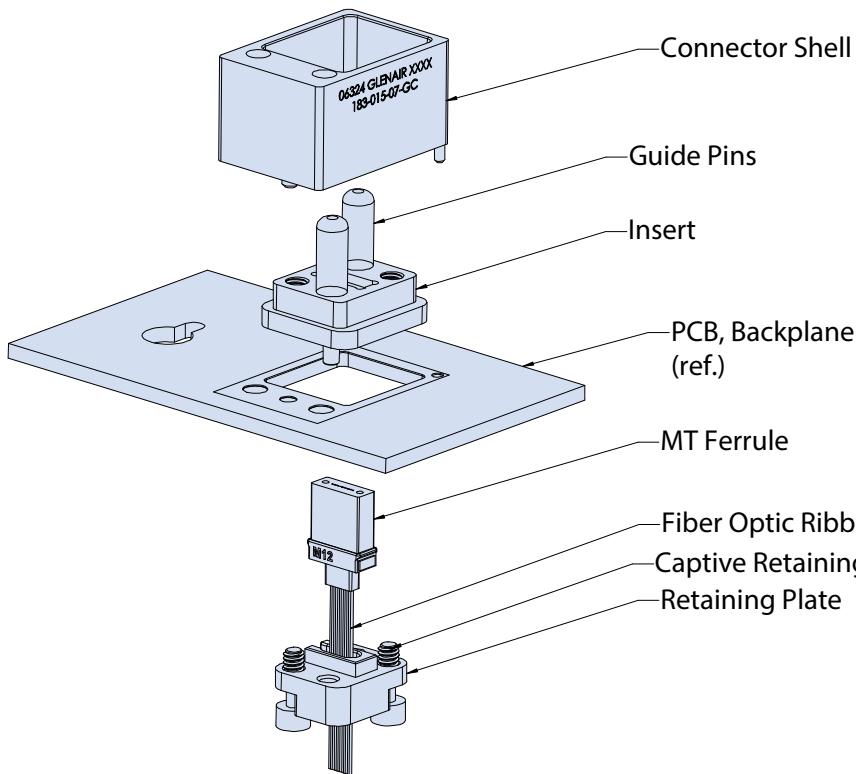

VITA 66.1 and 66.4
 Exploded View

**Plug
 Module
 Connector**

**Receptacle
 Backplane
 Connector**

PRIZM® MT and MT Elite®