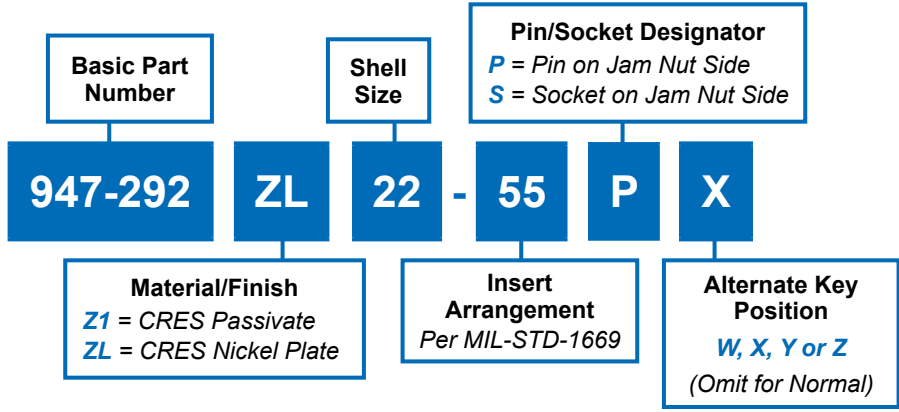

947-292
MIL-DTL-26482 Series II Type Hermetic
Bayonet Coupling Jam Nut Mount
Pin-Socket Bulkhead Feedthrough Receptacle

D

SEE MIL-STD-1669 FOR INSERT ARRANGEMENTS