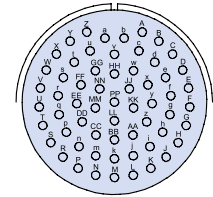

23 Contacts

Arrangement:	16-23	16-99
Contact Size:	22-20, 1-16	21-20, 2-16
Service Rating:	I	I

26 Contacts

Arrangement:	16-26
Contact Size:	20
Service Rating:	I

32 Contacts

Arrangement:	18-32	22-95
Contact Size:	20	26-20, 6-12
Service Rating:	I	I

36 Contacts

Arrangement:	22-36
Contact Size:	20
Service Rating:	I

Contact Legend

20

16

* Consult Factory

Glenair IPT Series Available Insert Arrangements

39 Contacts

Arrangement:	20-39*
Contact Size:	37-20, 2-16
Service Rating:	I

55 Contacts

Arrangement:	22-55
Contact Size:	20
Service Rating:	I

41 Contacts

Arrangement:	20-41	22-41
Contact Size:	20	27-20, 14-16
Service Rating:	I	I

61 Contacts

Arrangement:	24-61
Contact Size:	20
Service Rating:	I

Contact
Legend

20

16

* Consult
Factory