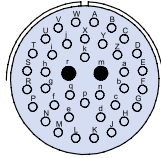

Arrangement:	20-16
Contact Size:	16
Service Rating:	II

18 Contacts

Arrangement:	14-18
Contact Size:	20
Service Rating:	I

19 Contacts

Arrangement:	14-19
Contact Size:	20
Service Rating:	I

21 Contacts

Arrangement:	22-21*
Contact Size:	16
Service Rating:	II

23 Contacts

Arrangement:	16-23	16-99
Contact Size:	22-20, 1-16	21-20, 2-16
Service Rating:	I	I

26 Contacts

Arrangement:	16-26
Contact Size:	20
Service Rating:	I

32 Contacts

Arrangement:	18-32	22-95
Contact Size:	20	26-20, 6-12
Service Rating:	I	I

36 Contacts

Arrangement:	22-36
Contact Size:	20
Service Rating:	I

Contact Legend

20

16

* Consult Factory

Glenair IPT Series Available Insert Arrangements

39 Contacts

Arrangement:	20-39*
Contact Size:	37-20, 2-16
Service Rating:	I

55 Contacts

Arrangement:	22-55
Contact Size:	20
Service Rating:	I

41 Contacts

Arrangement:	20-41	22-41
Contact Size:	20	27-20, 14-16
Service Rating:	I	I