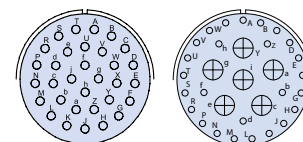

Glenair IPT Series Available Insert Arrangements

14 Contacts

Arrangement:	12-14	14-14*
Contact Size:	20	20
Service Rating:	I	I

15 Contacts

Arrangement:	14-15
Contact Size:	14-20, 1-16
Service Rating:	I

16 Contacts

Arrangement:	20-16
Contact Size:	16
Service Rating:	II

18 Contacts

Arrangement:	14-18
Contact Size:	20
Service Rating:	I

19 Contacts

Arrangement:	14-19
Contact Size:	20
Service Rating:	I

21 Contacts

Arrangement:	22-21*
Contact Size:	16
Service Rating:	II

23 Contacts

Arrangement:	16-23	16-99
Contact Size:	22-20, 1-16	21-20, 2-16
Service Rating:	I	I

26 Contacts

Arrangement:	16-26
Contact Size:	20
Service Rating:	I

32 Contacts

Arrangement:	18-32	22-95
Contact Size:	20	26-20, 6-12
Service Rating:	I	I

36 Contacts

Arrangement:	22-36
Contact Size:	20
Service Rating:	I

Contact Legend

20

16

* Consult Factory

Glenair IPT Series Available Insert Arrangements

39 Contacts