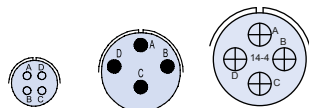

Glenair IPT Series Available Insert Arrangements

2 Contacts

Arrangement:	8-2	10-2
Contact Size:	20	16
Service Rating:	I	II

7 Contacts

Arrangement:	10-7
Contact Size:	20
Service Rating:	I

3 Contacts

Arrangement:	8-3	8-3A	8-33	12-3
Contact Size:	20	20	20	16
Service Rating:	I	I	I	II

8 Contacts

Arrangement:	10-8	12-8	16-8
Contact Size:	20	20	16
Service Rating:	I	I	II

4 Contacts

Arrangement:	8-4	12-4	14-4
Contact Size:	20	16	12
Service Rating:	I	I	I

10 Contacts

Arrangement:	12-10
Contact Size:	20
Service Rating:	I

5 Contacts

Arrangement:	14-5
Contact Size:	16
Service Rating:	II

11 Contacts

Arrangement:	18-11
Contact Size:	16
Service Rating:	II

6 Contacts

Arrangement:	10-6	10-98	12-A6
Contact Size:	20	20	16
Service Rating:	I	II	I

12 Contacts

Arrangement:	14-12	14-12/3
Contact Size:	8-20, 4-16	16
Service Rating:	I	I

Contact Legend

20

16

12

* Consult Factory

** Supplied only for classes without grommet