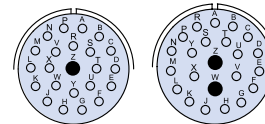

Glenair IPT Series Available Insert Arrangements

14 Contacts

Arrangement:	12-14	14-14*
Contact Size:	20	20
Service Rating:	I	I

15 Contacts

Arrangement:	14-15
Contact Size:	14-20, 1-16
Service Rating:	I

16 Contacts

Arrangement:	20-16
Contact Size:	16
Service Rating:	II

18 Contacts

Arrangement:	14-18
Contact Size:	20
Service Rating:	I

19 Contacts

Arrangement:	14-19
Contact Size:	20
Service Rating:	I

21 Contacts

Arrangement:	22-21*
Contact Size:	16
Service Rating:	II

23 Contacts

Arrangement:	16-23	16-99
Contact Size:	22-20, 1-16	21-20, 2-16
Service Rating:	I	I

26 Contacts

Arrangement:	16-26
Contact Size:	20
Service Rating:	I

32 Contacts

Arrangement:	18-32	22-95
Contact Size:	20	26-20, 6-12
Service Rating:	I	I

36 Contacts

Arrangement:	22-36
Contact Size:	20
Service Rating:	I

Contact Legend

20

16

* Consult Factory

Glenair IPT Series Available Insert Arrangements

39 Contacts