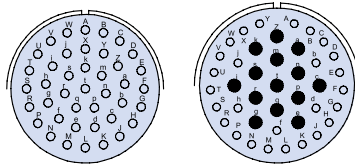

23 Contacts

Arrangement:	16-23	16-99
Contact Size:	22-20, 1-16	21-20, 2-16
Service Rating:	I	I

26 Contacts

Arrangement:	16-26
Contact Size:	20
Service Rating:	I

32 Contacts

Arrangement:	18-32	22-95
Contact Size:	20	26-20, 6-12
Service Rating:	I	I

36 Contacts

Arrangement:	22-36
Contact Size:	20
Service Rating:	I

Contact Legend

20

16

* Consult Factory

Glenair IPT Series Available Insert Arrangements

39 Contacts

Arrangement:	20-39*
Contact Size:	37-20, 2-16
Service Rating:	I

55 Contacts

Arrangement:	22-55
Contact Size:	20
Service Rating:	I

41 Contacts

Arrangement:	20-41	22-41
Contact Size:	20	27-20, 14-16
Service Rating:	I	I