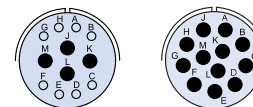

8 Contacts

Arrangement:	10-8	12-8	16-8
Contact Size:	20	20	16
Service Rating:	I	I	II

4 Contacts

Arrangement:	8-4	12-4	14-4
Contact Size:	20	16	12
Service Rating:	I	I	I

10 Contacts

Arrangement:	12-10
Contact Size:	20
Service Rating:	I

5 Contacts

Arrangement:	14-5
Contact Size:	16
Service Rating:	II

11 Contacts

Arrangement:	18-11
Contact Size:	16
Service Rating:	II

6 Contacts

Arrangement:	10-6	10-98	12-A6
Contact Size:	20	20	16
Service Rating:	I	II	I

12 Contacts

Arrangement:	14-12	14-12/3
Contact Size:	8-20, 4-16	16
Service Rating:	I	I

Contact Legend

20

16

12

* Consult Factory

** Supplied only for classes without grommet

Glenair IPT Series Available Insert Arrangements

14 Contacts

Arrangement:	12-14	14-14*
Contact Size:	20	20
Service Rating:	I	I

15 Contacts

Arrangement:	14-15
Contact Size:	14-20, 1-16
Service Rating:	I

16 Contacts