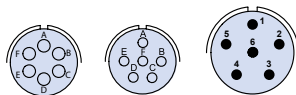

8 Contacts

Arrangement:	10-8	12-8	16-8
Contact Size:	20	20	16
Service Rating:	I	I	II

4 Contacts

Arrangement:	8-4	12-4	14-4
Contact Size:	20	16	12
Service Rating:	I	I	I

10 Contacts

Arrangement:	12-10
Contact Size:	20
Service Rating:	I

5 Contacts

Arrangement:	14-5
Contact Size:	16
Service Rating:	II

11 Contacts

Arrangement:	18-11
Contact Size:	16
Service Rating:	II

6 Contacts

Arrangement:	10-6	10-98	12-A6
Contact Size:	20	20	16
Service Rating:	I	II	I

12 Contacts

Arrangement:	14-12	14-12/3
Contact Size:	8-20, 4-16	16
Service Rating:	I	I

Contact Legend

20

16

12

* Consult Factory

** Supplied only for classes without grommet

Glenair IPT Series Available Insert Arrangements

14 Contacts

Arrangement:	12-14	14-14*
Contact Size:	20	20
Service Rating:	I	I

15 Contacts

Arrangement:	14-15
Contact Size:	14-20, 1-16
Service Rating:	I

16 Contacts