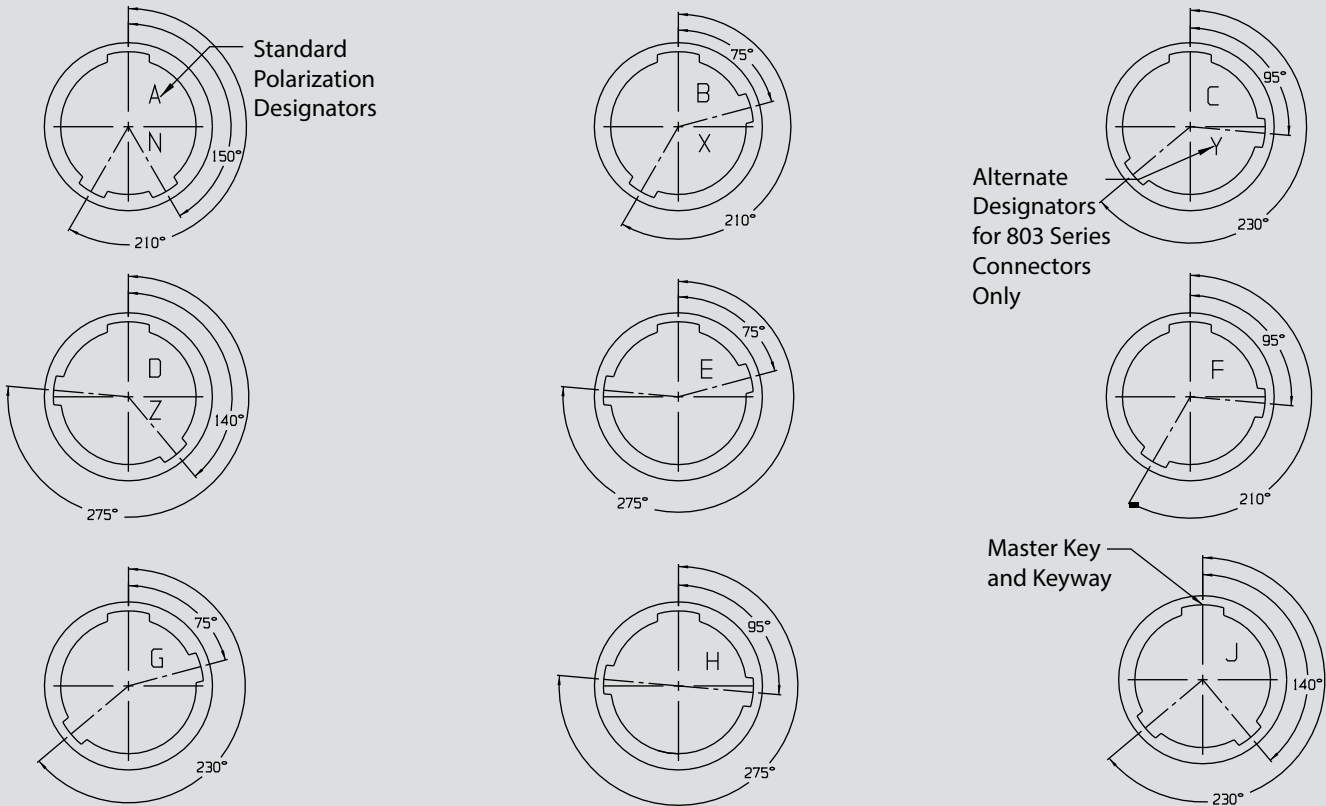

SERIES 80

Mighty Mouse Connectors and Cables

Standard Polarization for all Series 80 Connectors

SERIES 801, 802, 803, 804, 805 STANDARD POLARIZATIONS

SERIES 800 STANDARD POLARIZATIONS

Shell Size	N	X	Y	Z
5	150°	140°	130°	120°
6				
7				
8				
9				
10				
12				

Shell size 5 and 6: master key is located at top dead center for normal (N) position.

Shell size 7 thru 12: master key is rotated 90° from TDC for normal position.