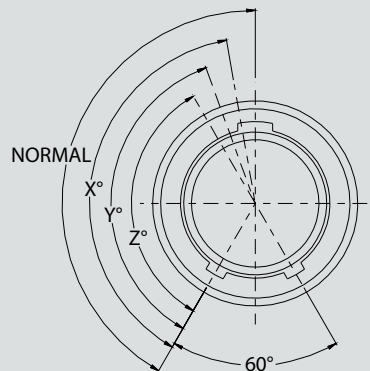

SERIES 80

Mighty Mouse Connectors and Cables

Standard Polarization for all Series 80 Connectors

SERIES 801, 802, 803, 804, 805 STANDARD POLARIZATIONS

SERIES 800 STANDARD POLARIZATIONS

Shell Size	N	X	Y	Z
5	150°	140°	130°	120°
6				
7				
8				
9				
10				
12				

Shell size 5 and 6: master key is located at top dead center for normal (N) position.

Shell size 7 thru 12: master key is rotated 90° from TDC for normal position.