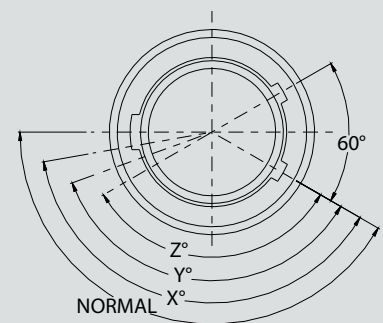

SERIES 80

Mighty Mouse Connectors and Cables

Standard Polarization for all Series 80 Connectors

SERIES 801, 802, 803, 804, 805 STANDARD POLARIZATIONS

SERIES 800 STANDARD POLARIZATIONS

Shell Size	N	X	Y	Z
5	150°	140°	130°	120°
6				
7				
8				
9				
10				
12				

Shell size 5 and 6: master key is located at top dead center for normal (N) position.

Shell size 7 thru 12: master key is rotated 90° from TDC for normal position.