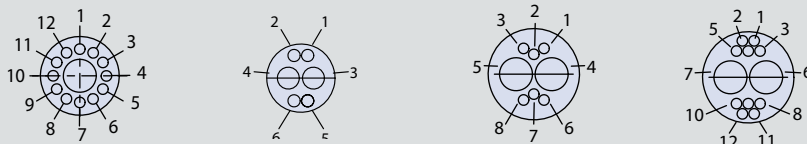

Insert Arrangement	6-1	8-2	9-4	10-5	12-7
No. of Contacts	1	2	4	5	7

SIZE #12 CONTACTS, TESTED AT 1800 VAC

Insert Arrangement	7-1	10-2	12-2	12-3
No. of Contacts	1	2	2	3

SERIES 800 UN THREAD MATING

SERIES 800 UN THREAD MATING
Mighty Mouse Connectors and Cables

Contact Arrangements,
Mating Face of Pin Insert Shown

SIZE #20 AND SIZE #23, COMBO CONTACT ARRANGEMENTS, TESTED AT 750 VAC

Insert Arrangement	8-200		9-201	
Contact Size	#20	#23	#20	#23
No. of Contacts	2	4	2	8

SIZE #16 AND SIZE #23, COMBO CONTACT ARRANGEMENTS, TESTED AT 750 VAC

Insert Arrangement	9-200		10-202	
Contact Size	#16	#23	#16	#23
No. of Contacts	2	4	2	8

SIZE #12 AND SIZE #23, COMBO CONTACT ARRANGEMENTS, TESTED AT 750 VAC

Insert Arrangement	10-200		10-201		12-200		12-201	
Contact Size	#12	#23	#12	#23	#12	#23	#12	#23
No. of Contacts	1	12	2	4	2	6	2	10

SERIES 800 UN THREAD MATING

SERIES 800 UN THREAD MATING
Mighty Mouse Connectors and Cables
 Contact Arrangements,
 Mating Face of Pin Insert Shown