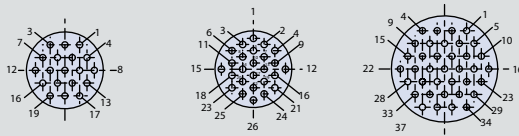

SERIES 800 UN THREAD MATING
Mighty Mouse Connectors and Cables
 Contact Arrangements,
 Mating Face of Pin Insert Shown

SIZE #23 CONTACTS, TESTED AT 750 VAC

Insert Arrangement	5-3	6-4	6-6	6-7	7-10	8-13
No. of Contacts	3	4	6	7	10	13

Insert Arrangement	9-19	10-26	12-37
No. of Contacts	19	26	37

SIZE #20HD CONTACTS, TESTED AT 1000 VAC

Insert Arrangement	6-23	7-25	8-28	9-210	12-220
No. of Contacts	3	5	8	10	20

SIZE #16 CONTACTS, TESTED AT 1800 VAC

Insert Arrangement	6-1	8-2	9-4	10-5	12-7
No. of Contacts	1	2	4	5	7

SIZE #12 CONTACTS, TESTED AT 1800 VAC

Insert Arrangement	7-1	10-2	12-2	12-3
No. of Contacts	1	2	2	3

SERIES 800 UN THREAD MATING

SERIES 800 UN THREAD MATING
Mighty Mouse Connectors and Cables