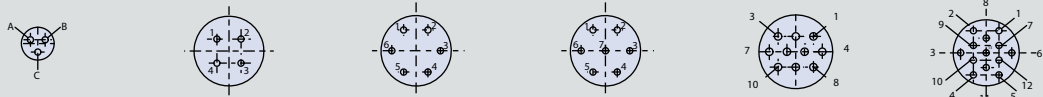

SERIES 800 UN THREAD MATING
Mighty Mouse Connectors and Cables
 Contact Arrangements,
 Mating Face of Pin Insert Shown

SIZE #23 CONTACTS, TESTED AT 750 VAC

Insert Arrangement	5-3	6-4	6-6	6-7	7-10	8-13
No. of Contacts	3	4	6	7	10	13

Insert Arrangement	9-19	10-26	12-37
No. of Contacts	19	26	37

SIZE #20HD CONTACTS, TESTED AT 1000 VAC

Insert Arrangement	6-23	7-25	8-28	9-210	12-220
No. of Contacts	3	5	8	10	20

SIZE #16 CONTACTS, TESTED AT 1800 VAC

Insert Arrangement	6-1	8-2	9-4	10-5	12-7
No. of Contacts	1	2	4	5	7

SIZE #12 CONTACTS, TESTED AT 1800 VAC

Insert Arrangement	7-1	10-2	12-2	12-3
No. of Contacts	1	2	2	3

SERIES 800 UN THREAD MATING

SERIES 800 UN THREAD MATING
Mighty Mouse Connectors and Cables