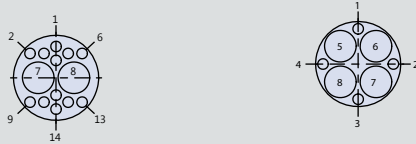

SIZE #16 AND SIZE #23, COMBO CONTACT ARRANGEMENTS, TESTED AT 750 VAC

Insert Arrangement	9-200		10-202	
Contact Size	#16	#23	#16	#23
No. of Contacts	2	4	2	8

SIZE #12 AND SIZE #23, COMBO CONTACT ARRANGEMENTS, TESTED AT 750 VAC

Insert Arrangement	10-200		10-201		12-200		12-201	
Contact Size	#12	#23	#12	#23	#12	#23	#12	#23
No. of Contacts	1	12	2	4	2	6	2	10

SERIES 800 UN THREAD MATING

SERIES 800 UN THREAD MATING
Mighty Mouse Connectors and Cables
 Contact Arrangements,
 Mating Face of Pin Insert Shown

SIZE #16 AND SIZE #23, COMBO CONTACT ARRANGEMENTS, TESTED AT 1300 VAC

Insert Arrangement	12-202		12-203	
Contact Size	#16	#23	#16	#23
No. of Contacts	2	20	4	12

SIZE #12 AND SIZE #23, COMBO CONTACT ARRANGEMENTS, TESTED AT 1300 VAC

Insert Arrangement	12-204		12-205	
Contact Size	#12	#23	#12	#23
No. of Contacts	2	12	4	4

SERIES 800 UN THREAD MATING