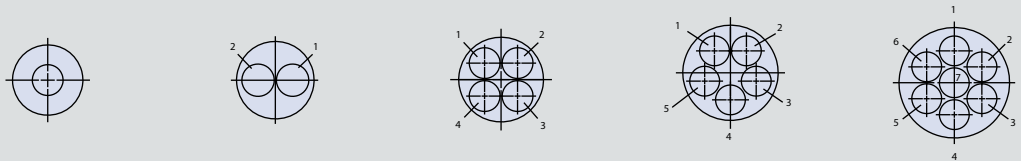

SERIES 800 UN THREAD MATING
Mighty Mouse Connectors and Cables
 Contact Arrangements,
 Mating Face of Pin Insert Shown

SIZE #23 CONTACTS, TESTED AT 750 VAC

Insert Arrangement	5-3	6-4	6-6	6-7	7-10	8-13
No. of Contacts	3	4	6	7	10	13

Insert Arrangement	9-19	10-26	12-37
No. of Contacts	19	26	37

SIZE #20HD CONTACTS, TESTED AT 1000 VAC

Insert Arrangement	6-23	7-25	8-28	9-210	12-220
No. of Contacts	3	5	8	10	20

SIZE #16 CONTACTS, TESTED AT 1800 VAC

Insert Arrangement	6-1	8-2	9-4	10-5	12-7
No. of Contacts	1	2	4	5	7

SIZE #12 CONTACTS, TESTED AT 1800 VAC

Insert Arrangement	7-1	10-2	12-2	12-3
No. of Contacts	1	2	2	3

SERIES 800 UN THREAD MATING

SERIES 800 UN THREAD MATING
Mighty Mouse Connectors and Cables