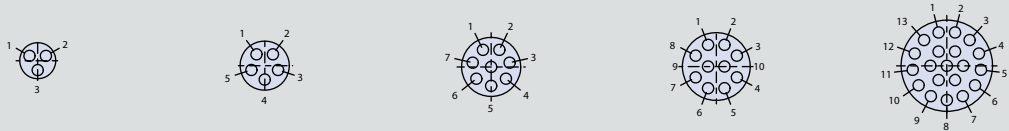

SERIES 800 UN THREAD MATING
Mighty Mouse Connectors and Cables
 Contact Arrangements,
 Mating Face of Pin Insert Shown

SIZE #23 CONTACTS, TESTED AT 750 VAC

Insert Arrangement	5-3	6-4	6-6	6-7	7-10	8-13
No. of Contacts	3	4	6	7	10	13

Insert Arrangement	9-19	10-26	12-37
No. of Contacts	19	26	37

SIZE #20HD CONTACTS, TESTED AT 1000 VAC

Insert Arrangement	6-23	7-25	8-28	9-210	12-220
No. of Contacts	3	5	8	10	20

SIZE #16 CONTACTS, TESTED AT 1800 VAC

Insert Arrangement	6-1	8-2	9-4	10-5	12-7
No. of Contacts	1	2	4	5	7

SIZE #12 CONTACTS, TESTED AT 1800 VAC

Insert Arrangement	7-1	10-2	12-2	12-3
No. of Contacts	1	2	2	3

SERIES 800 UN THREAD MATING

SERIES 800 UN THREAD MATING
Mighty Mouse Connectors and Cables