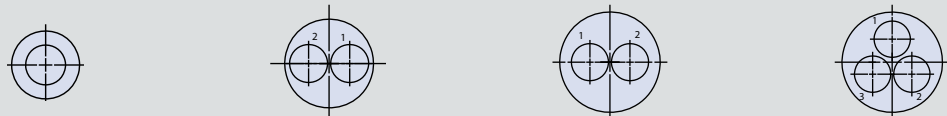

Insert Arrangement	9-19	10-26	12-37
No. of Contacts	19	26	37

SIZE #20HD CONTACTS, TESTED AT 1000 VAC

Insert Arrangement	6-23	7-25	8-28	9-210	12-220
No. of Contacts	3	5	8	10	20

SIZE #16 CONTACTS, TESTED AT 1800 VAC

Insert Arrangement	6-1	8-2	9-4	10-5	12-7
No. of Contacts	1	2	4	5	7

SIZE #12 CONTACTS, TESTED AT 1800 VAC

Insert Arrangement	7-1	10-2	12-2	12-3
No. of Contacts	1	2	2	3

SERIES 800 UN THREAD MATING

SERIES 800 UN THREAD MATING
Mighty Mouse Connectors and Cables