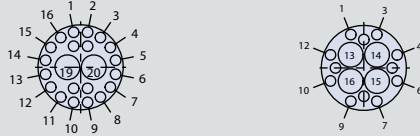

Insert Arrangement	10-200		10-201		12-200		12-201	
Contact Size	#12	#23	#12	#23	#12	#23	#12	#23
No. of Contacts	1	12	2	4	2	6	2	10

SERIES 800 UN THREAD MATING

SERIES 800 UN THREAD MATING
Mighty Mouse Connectors and Cables
 Contact Arrangements,
 Mating Face of Pin Insert Shown

SIZE #16 AND SIZE #23, COMBO CONTACT ARRANGEMENTS, TESTED AT 1300 VAC

Insert Arrangement	12-202		12-203	
Contact Size	#16	#23	#16	#23
No. of Contacts	2	20	4	12

SIZE #12 AND SIZE #23, COMBO CONTACT ARRANGEMENTS, TESTED AT 1300 VAC

Insert Arrangement	12-204		12-205	
Contact Size	#12	#23	#12	#23
No. of Contacts	2	12	4	4

SERIES 800 UN THREAD MATING