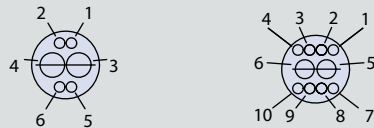

Insert Arrangement	9-19	10-26	12-37
No. of Contacts	19	26	37

SIZE #20HD CONTACTS, TESTED AT 1000 VAC

Insert Arrangement	6-23	7-25	8-28	9-210	12-220
No. of Contacts	3	5	8	10	20

SIZE #16 CONTACTS, TESTED AT 1800 VAC

Insert Arrangement	6-1	8-2	9-4	10-5	12-7
No. of Contacts	1	2	4	5	7

SIZE #12 CONTACTS, TESTED AT 1800 VAC

Insert Arrangement	7-1	10-2	12-2	12-3
No. of Contacts	1	2	2	3

SERIES 800 UN THREAD MATING

SERIES 800 UN THREAD MATING
Mighty Mouse Connectors and Cables

Contact Arrangements,
Mating Face of Pin Insert Shown

SIZE #20 AND SIZE #23, COMBO CONTACT ARRANGEMENTS, TESTED AT 750 VAC

Insert Arrangement	8-200		9-201	
Contact Size	#20	#23	#20	#23
No. of Contacts	2	4	2	8