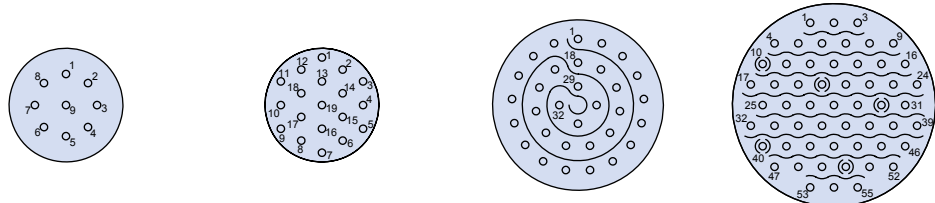

MIL-DTL-38999 Series III

MIL-STD-1560* high density arrangements - pin front view Reference information

Contact Legend
 #22D • #16 ⊕
 #20 ⊖ #12 ⊖

Insert Arrangement	233-105 D38999	09-23	11-23	13-23	15-23
No. of Contacts		9	19	19	55
Contact Size		#23	#23	#23	#23
Service Rating		N	N	N	N

Contact Legend
 #22D • #16 ⊕
 #20 ⊖ #12 ⊖

Insert Arrangement	233-105 D38999	17-23	19-23	21-23
No. of Contacts		73	88	121
Contact Size		#23	#23	#23
Service Rating		N	N	N

Contact Legend
 #22D • #16 ⊕
 #20 ⊖ #12 ⊖

Insert Arrangement	233-105 D38999	23-23	25-23
No. of Contacts		151	187
Contact Size		#23	#23
Service Rating		N	N

*Pending release of MIL-STD-1560C these contact arrangements are only available in Glenair Series 233-105