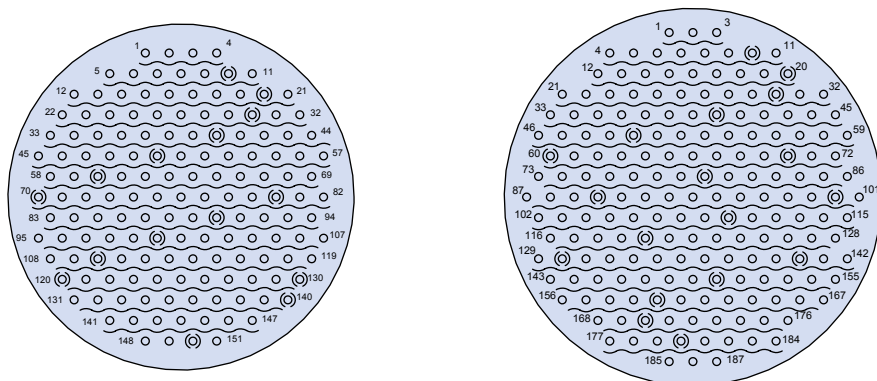

MIL-DTL-38999 Series III

MIL-STD-1560* high density arrangements - pin front view Reference information

Contact Legend
 #22D • #16 ⊕
 #20 ⊖ #12 ⊖

Insert Arrangement	233-105 D38999	09-23	11-23	13-23	15-23
No. of Contacts		9	19	19	55
Contact Size		#23	#23	#23	#23
Service Rating		N	N	N	N

Contact Legend
 #22D • #16 ⊕
 #20 ⊖ #12 ⊖

Insert Arrangement	233-105 D38999	17-23	19-23	21-23
No. of Contacts		73	88	121
Contact Size		#23	#23	#23
Service Rating		N	N	N

Contact Legend
 #22D • #16 ⊕
 #20 ⊖ #12 ⊖

Insert Arrangement	233-105 D38999	23-23	25-23
No. of Contacts		151	187
Contact Size		#23	#23
Service Rating		N	N

*Pending release of MIL-STD-1560C these contact arrangements are only available in Glenair Series 233-105