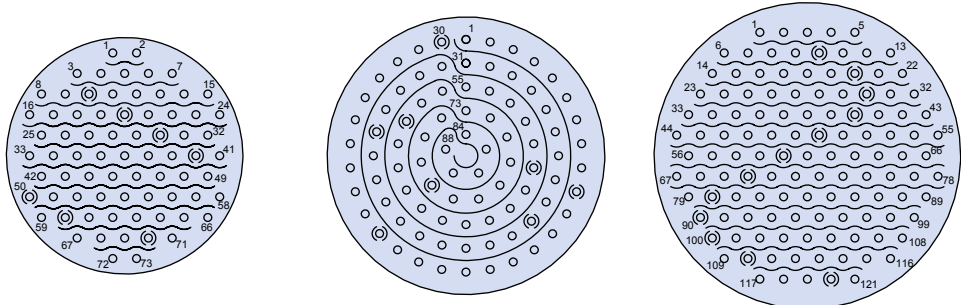

MIL-DTL-38999 Series III

MIL-STD-1560* high density arrangements - pin front view Reference information

Contact Legend
 #22D • #16 ⊕
 #20 ⊖ #12 ⊖

Insert Arrangement	233-105 D38999	09-23	11-23	13-23	15-23
No. of Contacts		9	19	19	55
Contact Size		#23	#23	#23	#23
Service Rating		N	N	N	N

Contact Legend
 #22D • #16 ⊕
 #20 ⊖ #12 ⊖

Insert Arrangement	233-105 D38999	17-23	19-23	21-23
No. of Contacts		73	88	121
Contact Size		#23	#23	#23
Service Rating		N	N	N

Contact Legend
 #22D • #16 ⊕
 #20 ⊖ #12 ⊖

Insert Arrangement	233-105 D38999	23-23	25-23
No. of Contacts		151	187
Contact Size		#23	#23
Service Rating		N	N

*Pending release of MIL-STD-1560C these contact arrangements are only available in Glenair Series 233-105