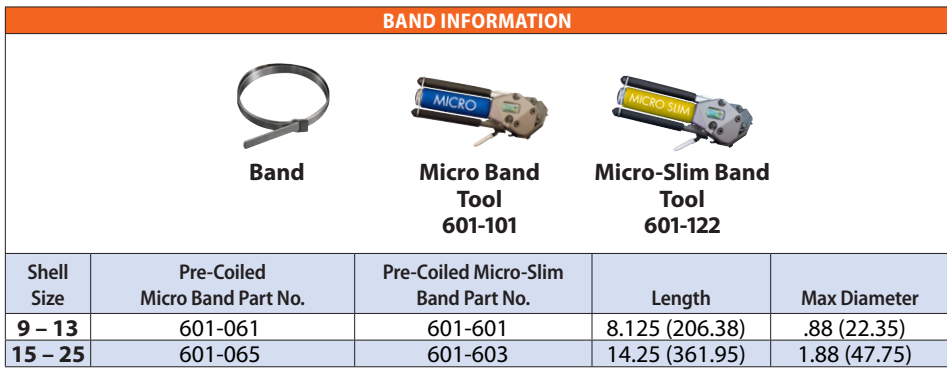

SuperNine Series I Bayonet PowerPlay
870H004 Swing-Arm Saddle Clamp, Composite, EMI Banding

SUPERNINE SERIES I POWERPLAY BAYONET

Terminate cable braid to band adapter with optional pre-coiled banding strap. Glenair's Band-Master ATS® banding system provides quick, easy, cost-effective and highly reliable termination. Band is passivated stainless steel.