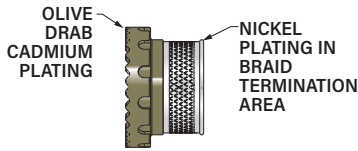

SuperNine Series I Bayonet PowerPlay  
870H004 Swing-Arm Saddle Clamp, Composite, EMI Banding

SUPERNINE SERIES I POWERPLAY BAYONET

**Figure 1**  
Finish codes NFS, BNS

**Figure 2**  
Banding adapter slots

Route pigtail shield braids into optional "T" slots in banding adapter.

**MATERIAL/FINISH**

- Coupling nut, body, arms, saddles: polyetherimide (PEI)/unplated black
- Screws, washers, inserts: stainless steel/passivated
- Anti-decoupling springs: thermoplastic
- Banding adapter: aluminum alloy or brass
- Band (optional): stainless steel/passivated
- Clinch nuts: stainless steel/ silver plated

HOW TO ORDER						
<b>Sample Part Number</b>	<b>870H004</b>	<b>M</b>	<b>23</b>	<b>A</b>	<b>S</b>	<b>K</b>
<b>Basic Part Number</b>	<b>870H001</b> Swing-Arm Saddle Clamp for PowerPlay Connectors					
<b>Material/Finish</b>	M = Alum/Electroless Nickel NF = Alum/Olive Drab Cadmium NFS = Alum/O.D. Cadmium, selective (fig. 1) MT = Alum/Nickel-PTFE TZ = Alum/Tin-Zinc BM = Brass/Electroless Nickel BN = Brass/Olive Drab Cadmium BNS = Brass/O.D. Cadmium, selective (fig. 1) BMT = Brass/Nickel-PTFE					
<b>Shell Size</b>	<b>11, 13, 15, 17, 19, 21, 23, 25</b>					
<b>Clamp Size</b>	A = Standard Clamp B = Large Clamp					
<b>Banding Adapter Slots</b>	Omit if not required. See Figure 2. S = "T" Slots in Banding Adapter for Shield Pigtails					
<b>Band</b>	Omit if not required. K = Pre-Coiled Micro Band included With Clamp J = Pre-Coiled Micro-Slim Band included With Clamp					