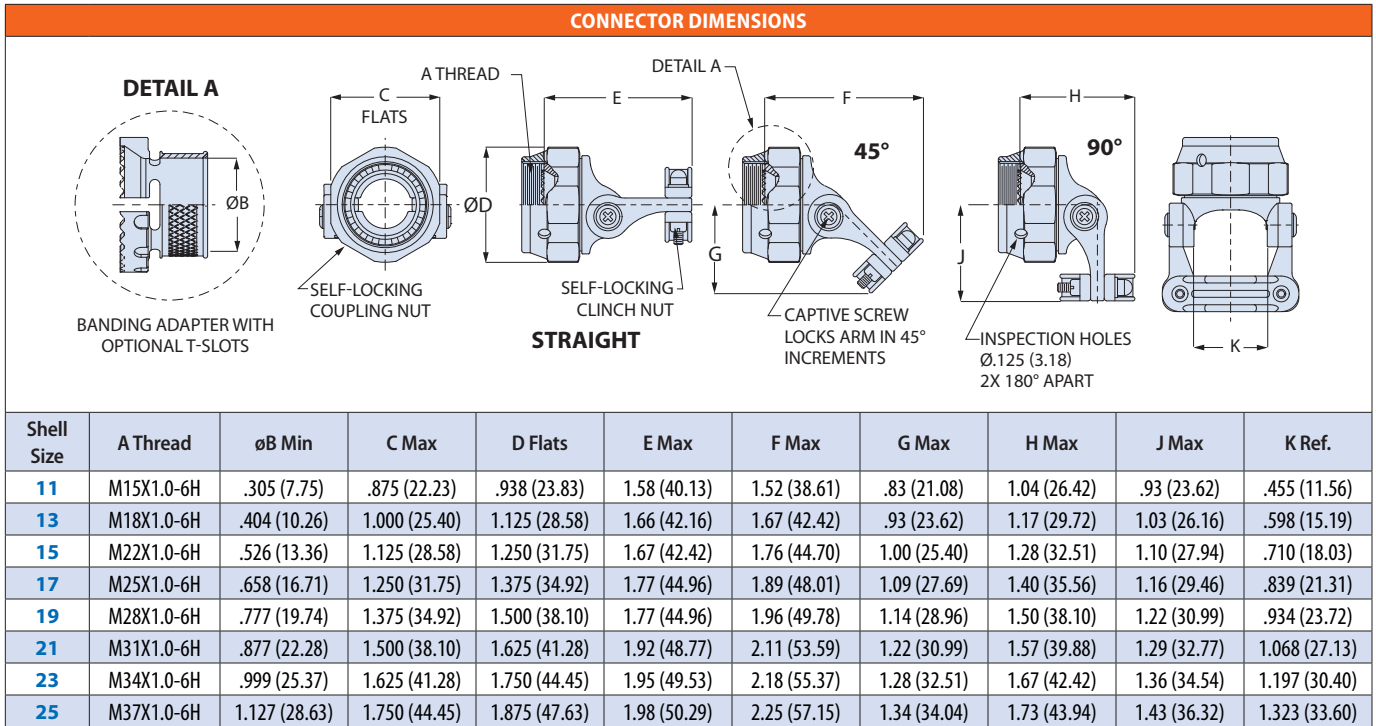

SuperNine Series I Bayonet PowerPlay
870H004 Swing-Arm Saddle Clamp, Composite, EMI Banding

SUPERNINE SERIES I POWERPLAY BAYONET

Terminate cable braid to band adapter with optional pre-coiled banding strap. Glenair's Band-Master ATS® banding system provides quick, easy, cost-effective and highly reliable termination. Band is passivated stainless steel.