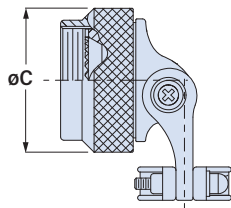

SuperNine Series III PowerPlay Triple-Start
870H001 Swing-Arm Saddle Clamp

SUPER NINE SERIES III POWERPLAY TRIPLE-START

HOW TO ORDER				
Sample Part Number	870H001	XB	23	B
Basic Part Number	870H001 Swing-Arm Saddle Clamp for PowerPlay Connectors			
Material/Finish	XB = Composite, No Finish (Black) M = Aluminum, Electroless Nickel NF = Aluminum, Olive Drab Cadmium MT = Aluminum, Nickel-PTFR TZ = Aluminum, Tin-Zinc ZR = Aluminum, Black Zinc-Nickel Z1 = Stainless Steel, Passivated			
Shell Size	11, 13, 15, 17, 19, 21, 23, 25			
Clamp Size	A = Standard Clamp B = Large Clamp			

MATERIAL/FINISH

- **Composite (Code XB)**
  - Coupling nut, body, arms, saddles: polyetherimide (PEI), unplated
  - Screws, washers, inserts: stainless steel/passivated
  - Anti-decoupling springs: thermoplastic
  - Clinch Nuts: stainless steel, silver plated
- **Aluminum (Codes M, MT, NF, TZ, ZR)**
  - Coupling nut, body, arms, saddles: aluminum
  - Screws, washers, inserts: stainless steel/passivated
  - Anti-decoupling springs: thermoplastic
  - Clinch Nuts: Codes M, MT, TZ and ZR: stainless steel, silver plated.
    Code NF: stainless steel/ olive drab cadmium
- **Stainless Steel (Code Z1)**
  - Coupling nut, body, arms, saddles: SST
  - Screws, washers, inserts: stainless steel/passivated
  - Anti-decoupling springs: stainless steel
  - Clinch Nuts: stainless steel, silver plated

CLAMP DIMENSIONS							
TYPE A STANDARD CLAMP				TYPE B LARGE CLAMP			
Standard Clamp				Large Clamp			
Shell Size	L Max	M Min	N Ref.	Shell Size	P Max	R Min	S Ref.
11	1.05 (26.7)	.27 (6.9)	.310 (7.9)	11	1.20 (30.5)	.45 (11.4)	.422 (10.7)
13	1.20 (30.5)	.35 (8.9)	.422 (10.7)	13	1.45 (36.8)	.62 (15.7)	.637 (16.2)
15	1.30 (33.0)	.47 (11.9)	.538 (13.7)	15	1.54 (39.1)	.68 (17.3)	.707 (18.0)
17	1.44 (36.6)	.55 (14.0)	.590 (15.0)	17	1.60 (40.6)	.80 (20.3)	.759 (19.3)
19	1.56 (39.6)	.62 (15.7)	.660 (16.8)	19	1.73 (43.9)	.90 (22.9)	.841 (21.4)
21	1.69 (42.9)	.70 (17.8)	.744 (18.9)	21	1.95 (49.5)	1.05 (26.7)	.996 (25.3)
23	1.77 (45.0)	.78 (19.8)	.826 (21.0)	23	2.08 (52.8)	1.18 (30.0)	1.060 (26.9)
25	1.89 (48.0)	.85 (21.6)	.896 (22.8)	25	2.32 (58.9)	1.30 (33.0)	1.124 (28.5)

SuperNine Series III PowerPlay Triple-Start
870H001 Swing-Arm Saddle Clamp

Aluminum and SST Versions

Aluminum and stainless steel versions have round knurled coupling nuts.

SUPERNINE SERIES III POWERPLAY TRIPLE-START