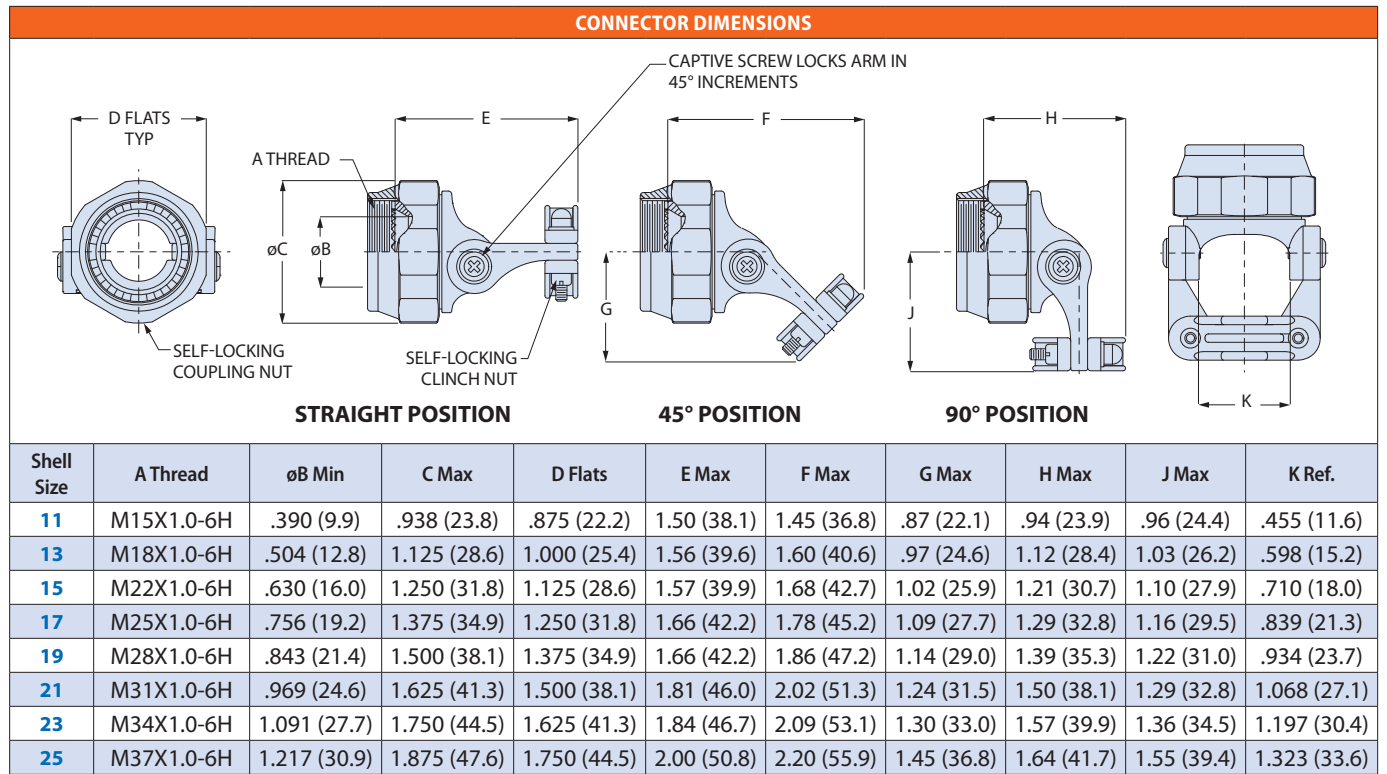

SuperNine Series III PowerPlay Triple-Start
870H001 Swing-Arm Saddle Clamp

SUPER NINE SERIES III POWERPLAY TRIPLE-START

HOW TO ORDER				
Sample Part Number	870H001	XB	23	B
Basic Part Number	870H001 Swing-Arm Saddle Clamp for PowerPlay Connectors			
Material/Finish	XB = Composite, No Finish (Black) M = Aluminum, Electroless Nickel NF = Aluminum, Olive Drab Cadmium MT = Aluminum, Nickel-PTFR TZ = Aluminum, Tin-Zinc ZR = Aluminum, Black Zinc-Nickel Z1 = Stainless Steel, Passivated			
Shell Size	11, 13, 15, 17, 19, 21, 23, 25			
Clamp Size	A = Standard Clamp B = Large Clamp			

MATERIAL/FINISH

- **Composite (Code XB)**
  - Coupling nut, body, arms, saddles: polyetherimide (PEI), unplated
  - Screws, washers, inserts: stainless steel/passivated
  - Anti-decoupling springs: thermoplastic
  - Clinch Nuts: stainless steel, silver plated
- **Aluminum (Codes M, MT, NF, TZ, ZR)**
  - Coupling nut, body, arms, saddles: aluminum
  - Screws, washers, inserts: stainless steel/passivated
  - Anti-decoupling springs: thermoplastic
  - Clinch Nuts: Codes M, MT, TZ and ZR: stainless steel, silver plated.
    Code NF: stainless steel/ olive drab cadmium
- **Stainless Steel (Code Z1)**
  - Coupling nut, body, arms, saddles: SST
  - Screws, washers, inserts: stainless steel/passivated
  - Anti-decoupling springs: stainless steel
  - Clinch Nuts: stainless steel, silver plated

CLAMP DIMENSIONS							
TYPE A STANDARD CLAMP				TYPE B LARGE CLAMP			
Standard Clamp				Large Clamp			
Shell Size	L Max	M Min	N Ref.	Shell Size	P Max	R Min	S Ref.
11	1.05 (26.7)	.27 (6.9)	.310 (7.9)	11	1.20 (30.5)	.45 (11.4)	.422 (10.7)
13	1.20 (30.5)	.35 (8.9)	.422 (10.7)	13	1.45 (36.8)	.62 (15.7)	.637 (16.2)
15	1.30 (33.0)	.47 (11.9)	.538 (13.7)	15	1.54 (39.1)	.68 (17.3)	.707 (18.0)
17	1.44 (36.6)	.55 (14.0)	.590 (15.0)	17	1.60 (40.6)	.80 (20.3)	.759 (19.3)
19	1.56 (39.6)	.62 (15.7)	.660 (16.8)	19	1.73 (43.9)	.90 (22.9)	.841 (21.4)
21	1.69 (42.9)	.70 (17.8)	.744 (18.9)	21	1.95 (49.5)	1.05 (26.7)	.996 (25.3)
23	1.77 (45.0)	.78 (19.8)	.826 (21.0)	23	2.08 (52.8)	1.18 (30.0)	1.060 (26.9)
25	1.89 (48.0)	.85 (21.6)	.896 (22.8)	25	2.32 (58.9)	1.30 (33.0)	1.124 (28.5)

SuperNine Series III PowerPlay Triple-Start
870H001 Swing-Arm Saddle Clamp

Aluminum and SST Versions

Aluminum and stainless steel versions have round knurled coupling nuts.

SUPERNINE SERIES III POWERPLAY TRIPLE-START