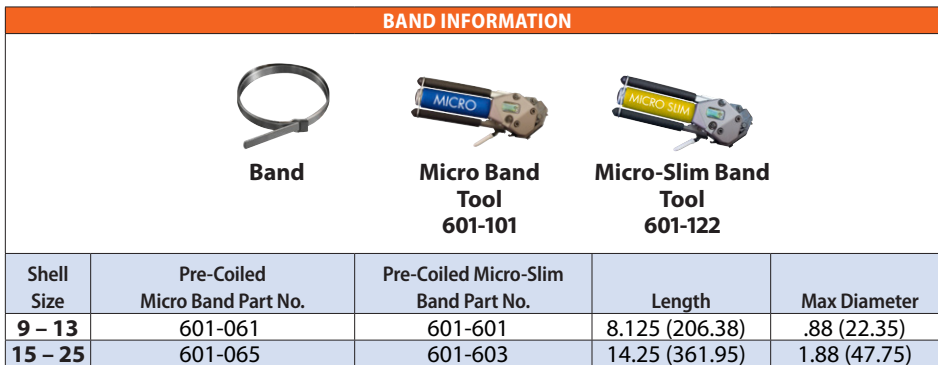

SuperNine Series III PowerPlay Triple-Start
870H004 Swing-Arm Saddle Clamp, Composite, EMI Banding

SUPERNINE SERIES III POWERPLAY TRIPLE-START

Terminate cable braid to band adapter with optional pre-coiled banding strap. Glenair's Band-Master ATS® banding system provides quick, easy, cost-effective and highly reliable termination. Band is passivated stainless steel.