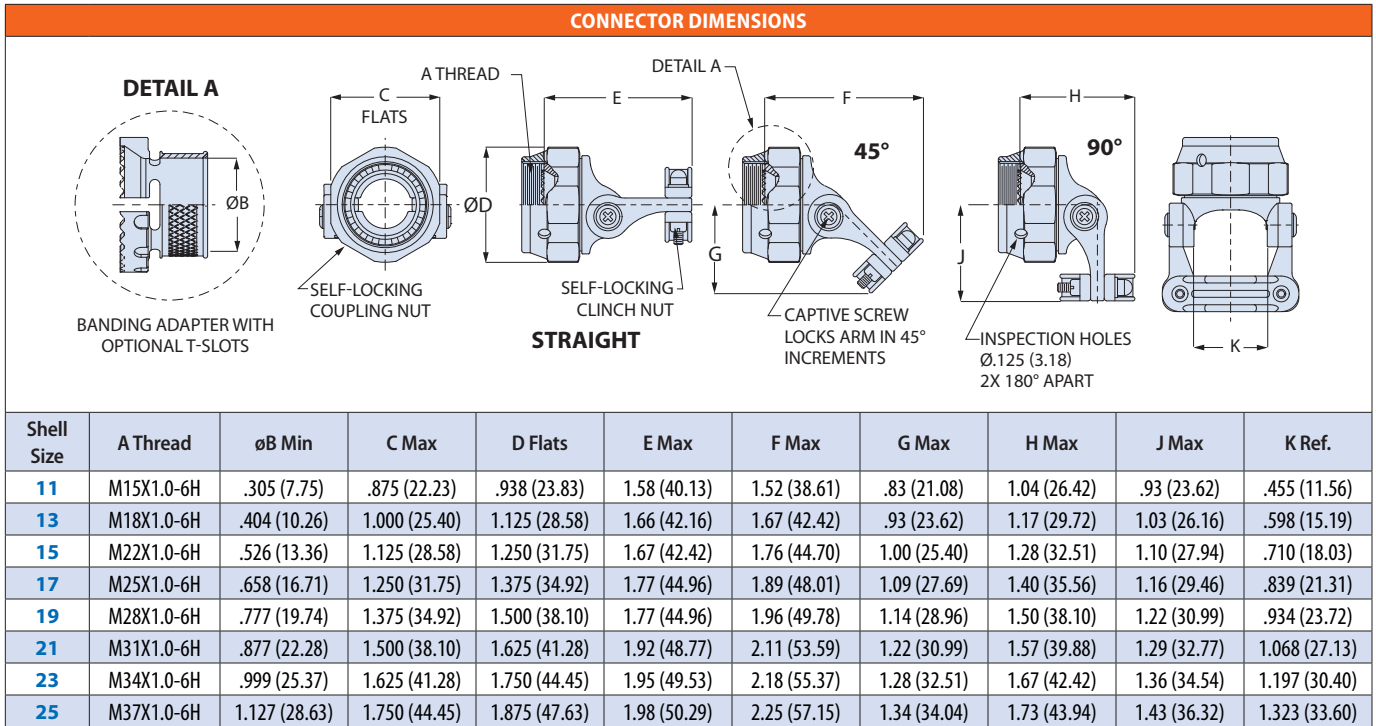

SuperNine Series III PowerPlay Triple-Start
870H004 Swing-Arm Saddle Clamp, Composite, EMI Banding

SUPERNINE SERIES III POWERPLAY TRIPLE-START

Terminate cable braid to band adapter with optional pre-coiled banding strap. Glenair's Band-Master ATS® banding system provides quick, easy, cost-effective and highly reliable termination. Band is passivated stainless steel.