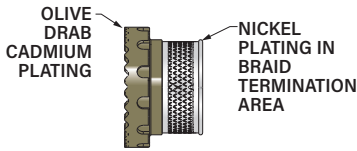

SuperNine Series III PowerPlay Triple-Start  
870H004 Swing-Arm Saddle Clamp, Composite, EMI Banding

SUPERNINE SERIES III POWERPLAY TRIPLE-START

**Figure 1**  
Finish codes NFS, BNS

**Figure 2**  
Banding adapter slots

Route pigtail shield braids into optional "T" slots in banding adapter.

**MATERIAL/FINISH**

- Coupling nut, body, arms, saddles: polyetherimide (PEI)/unplated black
- Screws, washers, inserts: stainless steel/passivated
- Anti-decoupling springs: thermoplastic
- Banding adapter: aluminum alloy or brass
- Band (optional): stainless steel/passivated
- Clinch nuts: stainless steel/ silver plated

HOW TO ORDER						
Sample Part Number	870H004	M	23	A	S	K
Basic Part Number	870H001 Swing-Arm Saddle Clamp for PowerPlay Connectors					
Material/Finish	M = Alum/Electroless Nickel NF = Alum/Olive Drab Cadmium NFS = Alum/O.D. Cadmium, selective (fig. 1) MT = Alum/Nickel-PTFE TZ = Alum/Tin-Zinc BM = Brass/Electroless Nickel BN = Brass/Olive Drab Cadmium BNS = Brass/O.D. Cadmium, selective (fig. 1) BMT = Brass/Nickel-PTFE					
Shell Size	11, 13, 15, 17, 19, 21, 23, 25					
Clamp Size	A = Standard Clamp B = Large Clamp					
Banding Adapter Slots	Omit if not required. See Figure 2. S = "T" Slots in Banding Adapter for Shield Pigtails					
Band	Omit if not required. K = Pre-Coiled Micro Band included With Clamp J = Pre-Coiled Micro-Slim Band included With Clamp					