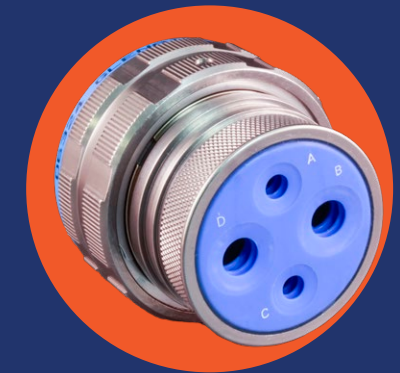

LouverBand Contacts

Turnkey Overmolded  
TurboFlex Cable Assembly

Cable Strain Relief  
Backshells

EMI / Environmental  
Backshells

Wire Mesh Strain Relief  
Cable Grips

Environmental, Hermetic,  
and Filter Receptacles

Integrated Shield Termination  
Banding Porch