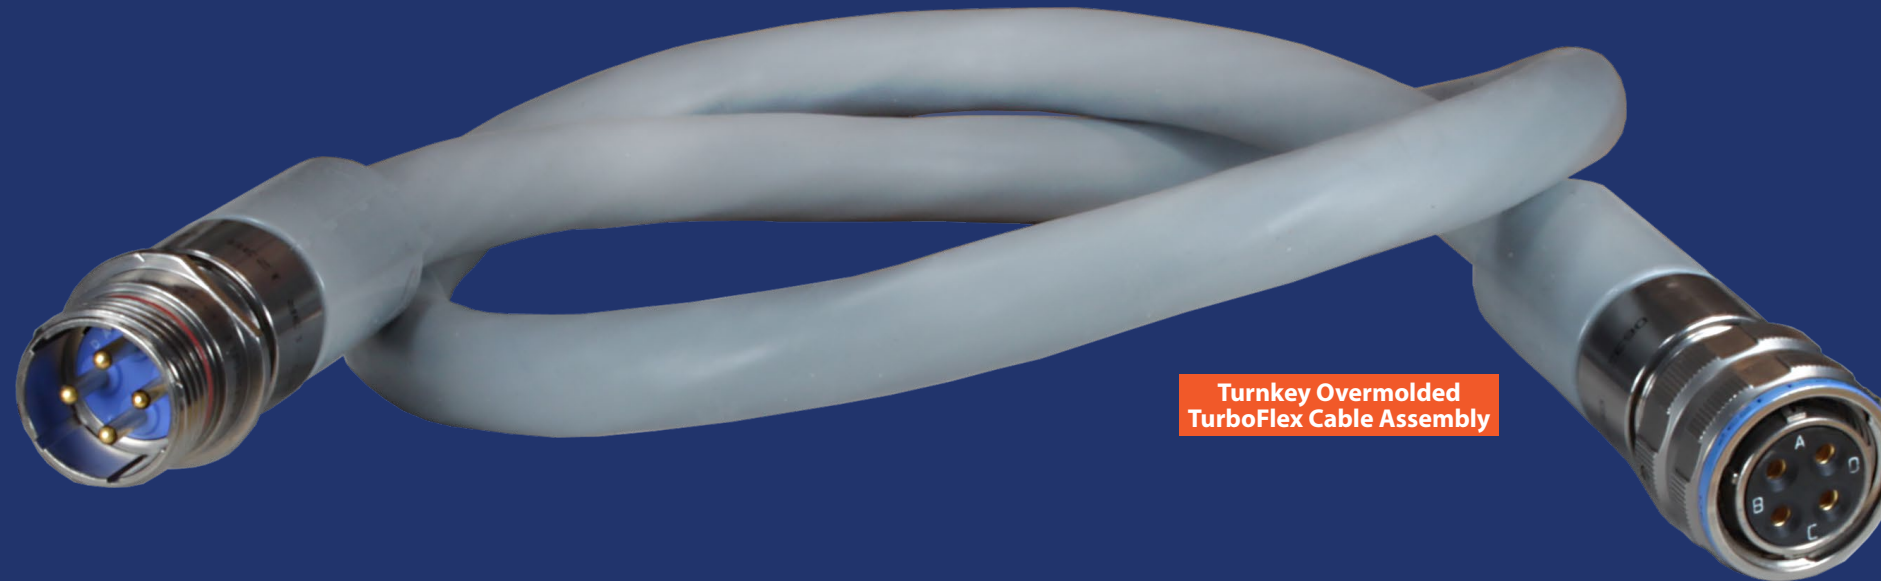

POWERTRIP  
POWER CONNECTORS  
FOR EXTREME  
ENVIRONMENTS

# The PowerTrip® Ecosystem:

Contacts · Connectors  
Cables · Accessories

Contact Crimping, Banding,  
and Assembly Tools

Environmental  
Heat Shrink Boots

Auxiliary  
Ground Straps

Dustcaps and  
Protective Covers

LouverBand Contacts

Turnkey Overmolded  
TurboFlex Cable Assembly

Cable Strain Relief  
Backshells

EMI / Environmental  
Backshells

Wire Mesh Strain Relief  
Cable Grips

Environmental, Hermetic,  
and Filter Receptacles

Integrated Shield Termination  
Banding Porch