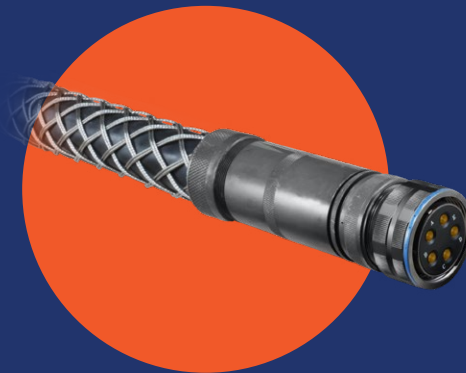

POWERTRIP  
POWER CONNECTORS  
FOR EXTREME  
ENVIRONMENTS

LouverBand Contacts

Turnkey Overmolded  
TurboFlex Cable Assembly

Cable Strain Relief  
Backshells

EMI / Environmental  
Backshells

Wire Mesh Strain Relief  
Cable Grips

Environmental, Hermetic,  
and Filter Receptacles

Integrated Shield Termination  
Banding Porch