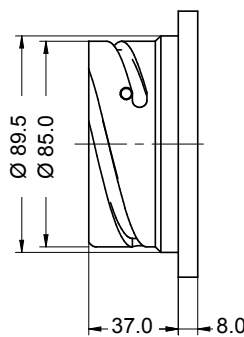

979-02T F6

Receptacle Connector Cap with Stainless Steel Chain

B

979-TM-B

Stainless Spring Cap for Receptacle Connector

ITS 901 Series
Reverse Bayonet Multi Pole Power Connector
Accessories

ITS 901
Connectors

TP 2 110

Receptacle Connector Protective Plastic Dust Cap

SP 979-46 (Non Conductive)

Connector Mounting Gasket - Front Mounted Square Flange Receptacle

Gasket
Front Mounted

979 05-F6

Dummy Plug Stowage Receptacle