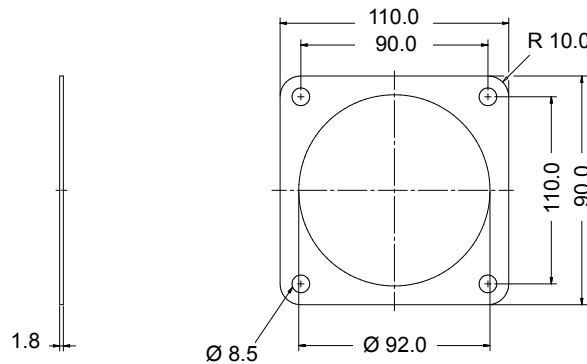

Connector Mounting Gasket - Front Mounted Square Flange Receptacle