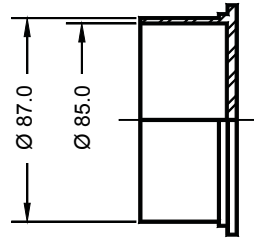

TP 2 110

Receptacle Connector Protective Plastic Dust Cap