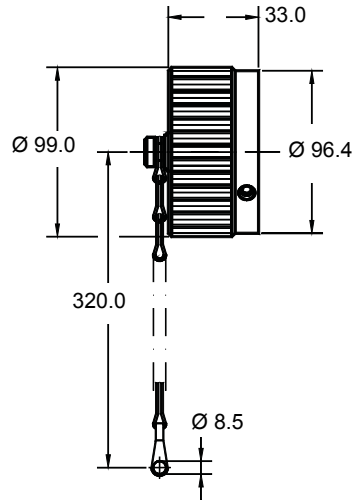

979-02T F6

Receptacle Connector Cap with Stainless Steel Chain

B

979-TM-B

Stainless Spring Cap for Receptacle Connector

ITS 901 Series
Reverse Bayonet Multi Pole Power Connector
Accessories

ITS 901
Connectors

TP 2 110

Receptacle Connector Protective Plastic Dust Cap

SP 979-46 (Non Conductive)

Connector Mounting Gasket - Front Mounted Square Flange Receptacle

Gasket
Front Mounted

979 05-F6

Dummy Plug Stowage Receptacle