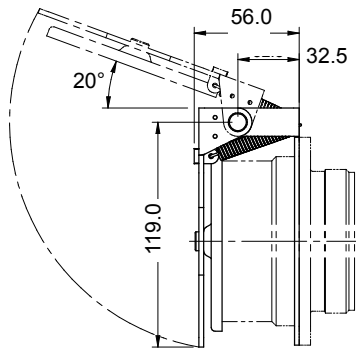

979-02T F6

Receptacle Connector Cap with Stainless Steel Chain

B

979-TM-B

Stainless Spring Cap for Receptacle Connector

ITS 901 Series
Reverse Bayonet Multi Pole Power Connector
Accessories

ITS 901
Connectors

TP 2 110

Receptacle Connector Protective Plastic Dust Cap

SP 979-46 (Non Conductive)

Connector Mounting Gasket - Front Mounted Square Flange Receptacle

Gasket
Front Mounted

979 05-F6

Dummy Plug Stowage Receptacle