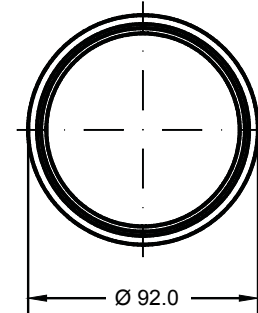

TP 2 110

Receptacle Connector Protective Plastic Dust Cap