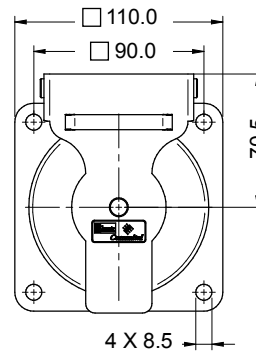

979-02T F6

Receptacle Connector Cap with Stainless Steel Chain

B

979-TM-B

Stainless Spring Cap for Receptacle Connector

ITS 901 Series
Reverse Bayonet Multi Pole Power Connector
Accessories

ITS 901
Connectors

TP 2 110

Receptacle Connector Protective Plastic Dust Cap

SP 979-46 (Non Conductive)

Connector Mounting Gasket - Front Mounted Square Flange Receptacle

Gasket
Front Mounted

979 05-F6

Dummy Plug Stowage Receptacle