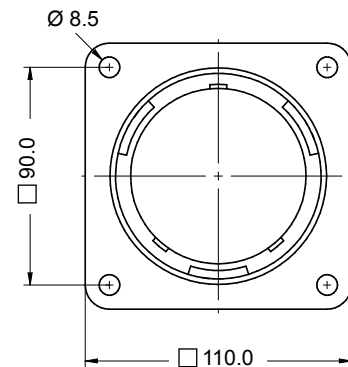

979-02T F6

Receptacle Connector Cap with Stainless Steel Chain

B

979-TM-B

Stainless Spring Cap for Receptacle Connector

ITS 901 Series
Reverse Bayonet Multi Pole Power Connector
Accessories

ITS 901
Connectors

TP 2 110

Receptacle Connector Protective Plastic Dust Cap

SP 979-46 (Non Conductive)

Connector Mounting Gasket - Front Mounted Square Flange Receptacle

Gasket
Front Mounted

979 05-F6

Dummy Plug Stowage Receptacle