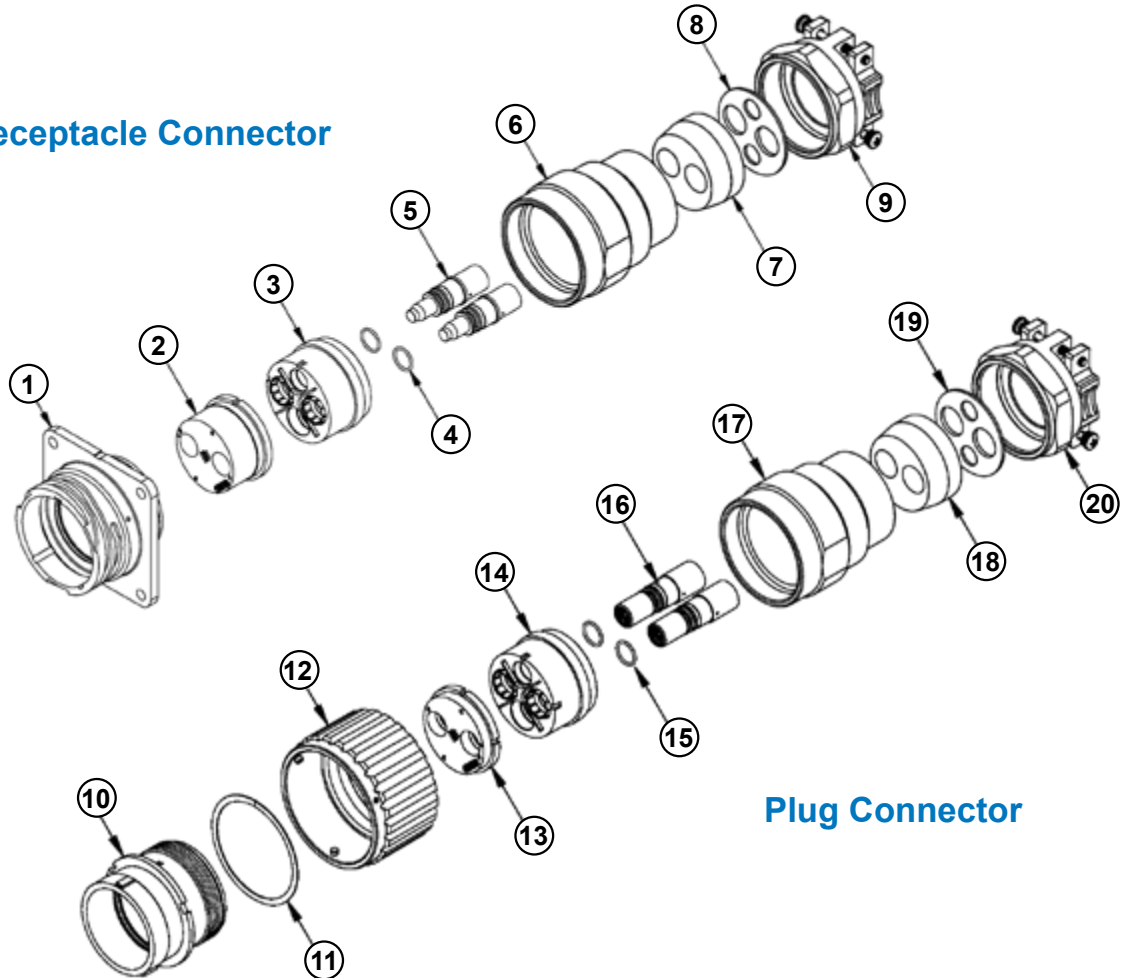

**ITS 901 Series**  
**Reverse Bayonet Multi Pole Power Connector**  
**Components Exploded View**

**ITS 901 Components Exploded View**

**Receptacle Connector**

**Plug Connector**

**Receptacle Connector**

- 1 - Receptacle shell
- 2 - Front Male Insert
- 3 - Back Insert Group
- 4 - O-Ring
- 5 - Pin Contacts
- 6 - Backshell
- 7 - Sealing Grommet
- 8 - Compression Ring
- 9 - Cable Clamp

**Plug Connector**

- 10 - Plugshell
- 11 - Washer
- 12 - Coupling Nut
- 13 - Front Insert
- 14 - Back Insert Group
- 15 - O-Ring
- 16 - Socket Contacts
- 17 - Backshell
- 18 - Sealing Grommet
- 19 - Compression Ring
- 20 - Cable Clamp