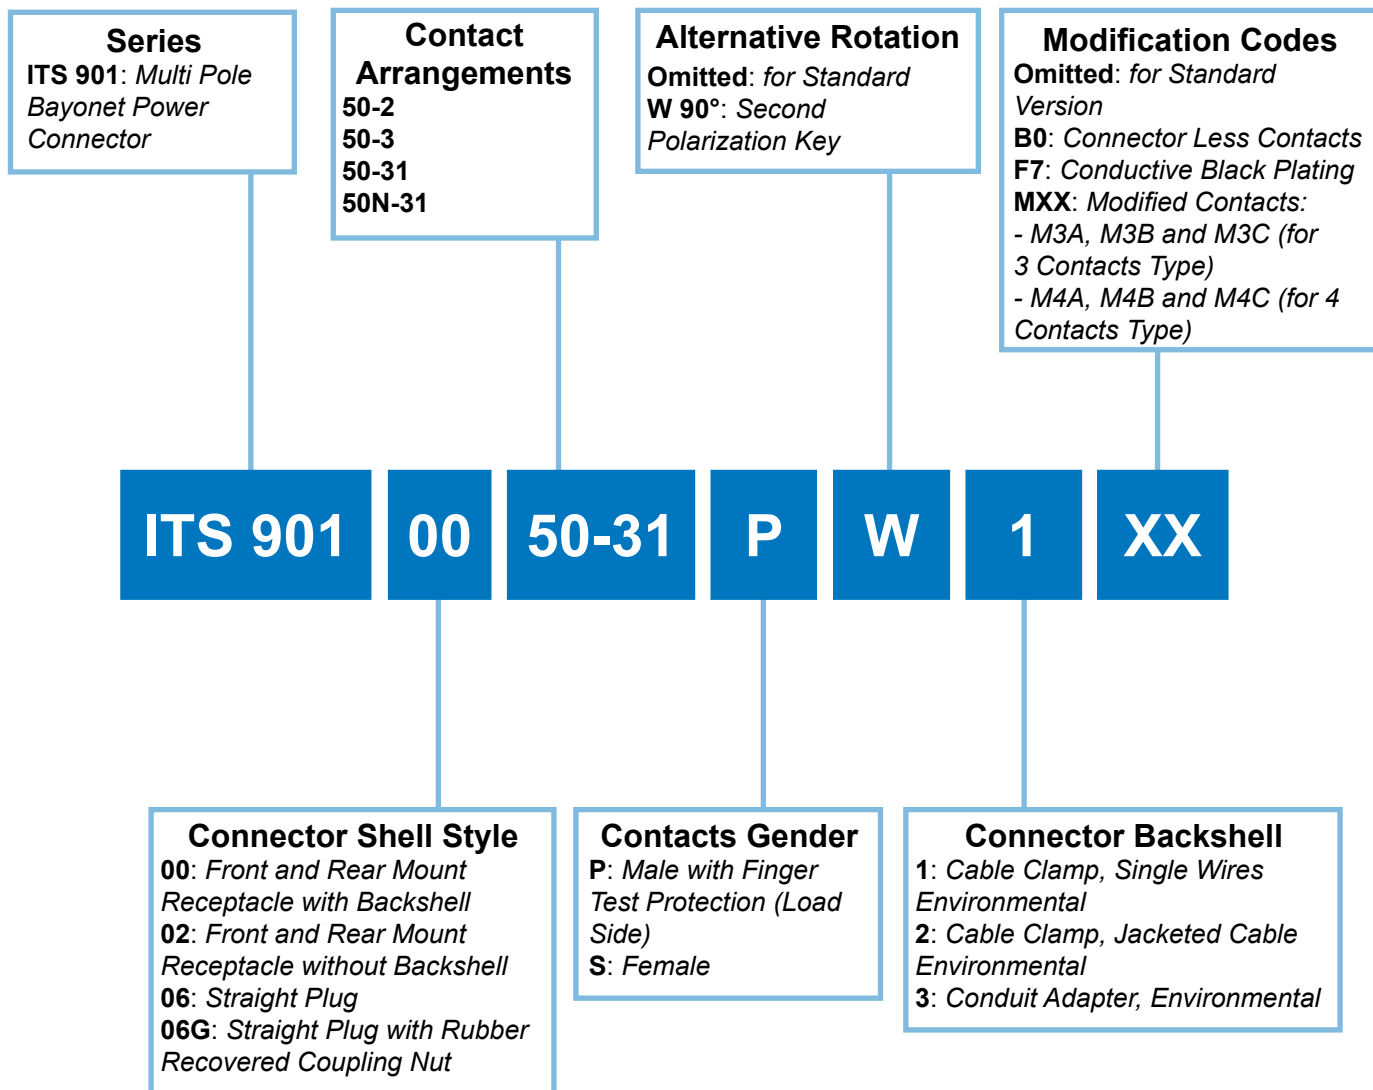

ITS 901 Series
Reverse Bayonet Multi Pole Power Connector
How to Order - Part Number Breakdown

How to Order - Part Number Breakdown

* For different cable dimensions, please contact the factory.