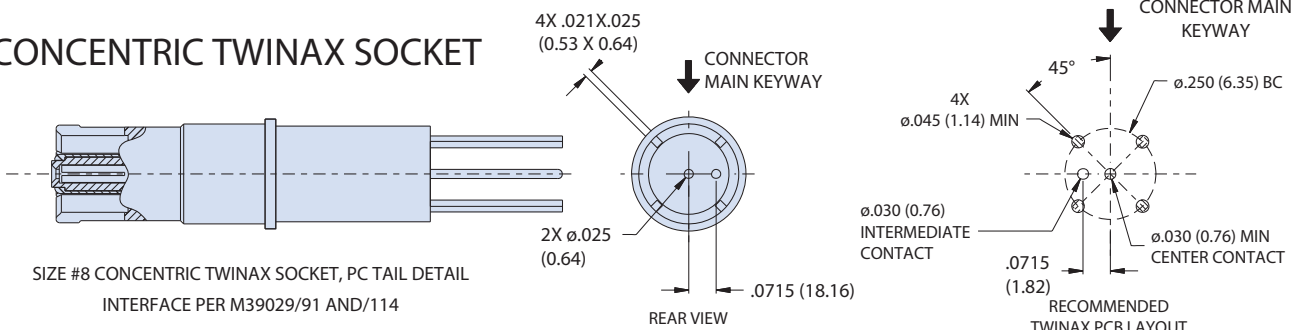

CONCENTRIC TWINAX SOCKET