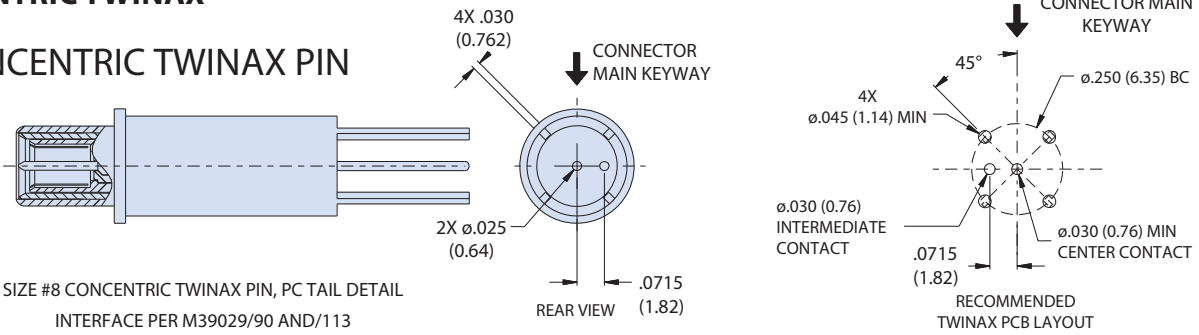

Shielded PC tail contacts - dimensions and footprints

MIL-DTL-38999 Series III type

CONCENTRIC TWINAX

CONCENTRIC TWINAX PIN