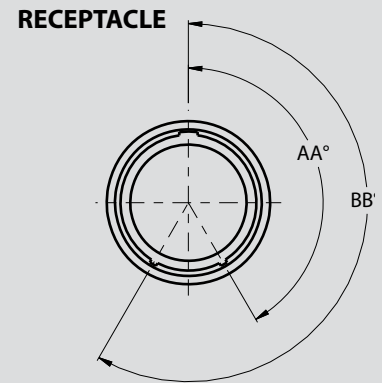

A

SERIES 801 MIGHTY MOUSE ALTERNATE KEY(PLUG) KEYWAY (RECEPTACLE) POSITIONS

Alternate Key Positions		
Position	A°	B°
A	150°	210°
B	75°	210°
C	95°	230°
D	140°	275°
E	75°	275°
F	95°	210°

SERIES 805 MIGHTY MOUSE ALTERNATE KEY(PLUG) KEYWAY (RECEPTACLE) POSITIONS

Alternate Key and Keyway Positions		
Position	AA°	BB°
A	150°	210°
B	75°	210°
C	95°	230°
D	140°	275°
E	75°	275°
F	95°	210°

Normal and Alternate Position Key Rotation (Plug)

Normal and Alternate Position Keyway Rotation (Receptacle)