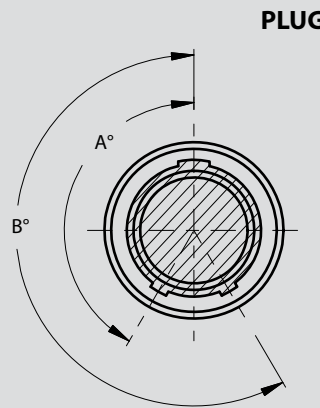

A

SERIES 801 MIGHTY MOUSE ALTERNATE KEY(PLUG) KEYWAY (RECEPTACLE) POSITIONS

Alternate Key Positions		
Position	A°	B°
A	150°	210°
B	75°	210°
C	95°	230°
D	140°	275°
E	75°	275°
F	95°	210°

SERIES 805 MIGHTY MOUSE ALTERNATE KEY(PLUG) KEYWAY (RECEPTACLE) POSITIONS

Alternate Key and Keyway Positions		
Position	AA°	BB°
A	150°	210°
B	75°	210°
C	95°	230°
D	140°	275°
E	75°	275°
F	95°	210°

Normal and Alternate Position Key Rotation (Plug)

Normal and Alternate Position Keyway Rotation (Receptacle)