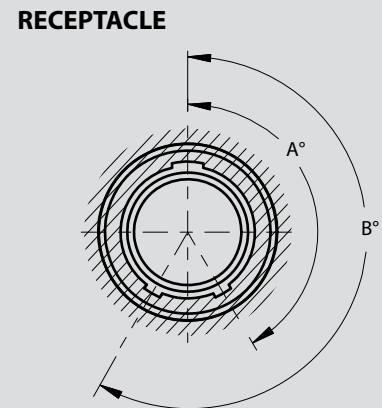

A

SERIES 801 MIGHTY MOUSE ALTERNATE KEY(PLUG) KEYWAY (RECEPTACLE) POSITIONS

Alternate Key Positions		
Position	A°	B°
A	150°	210°
B	75°	210°
C	95°	230°
D	140°	275°
E	75°	275°
F	95°	210°

SERIES 805 MIGHTY MOUSE ALTERNATE KEY(PLUG) KEYWAY (RECEPTACLE) POSITIONS

Alternate Key and Keyway Positions		
Position	AA°	BB°
A	150°	210°
B	75°	210°
C	95°	230°
D	140°	275°
E	75°	275°
F	95°	210°

Normal and Alternate Position Key Rotation (Plug)

Normal and Alternate Position Keyway Rotation (Receptacle)