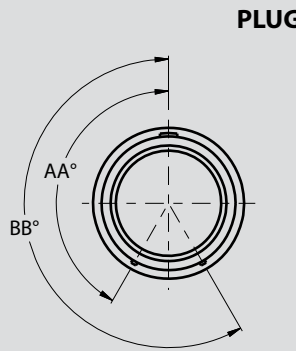

A

SERIES 801 MIGHTY MOUSE ALTERNATE KEY(PLUG) KEYWAY (RECEPTACLE) POSITIONS

Alternate Key Positions		
Position	A°	B°
A	150°	210°
B	75°	210°
C	95°	230°
D	140°	275°
E	75°	275°
F	95°	210°

SERIES 805 MIGHTY MOUSE ALTERNATE KEY(PLUG) KEYWAY (RECEPTACLE) POSITIONS

Alternate Key and Keyway Positions		
Position	AA°	BB°
A	150°	210°
B	75°	210°
C	95°	230°
D	140°	275°
E	75°	275°
F	95°	210°

Normal and Alternate Position Key Rotation (Plug)

Normal and Alternate Position Keyway Rotation (Receptacle)