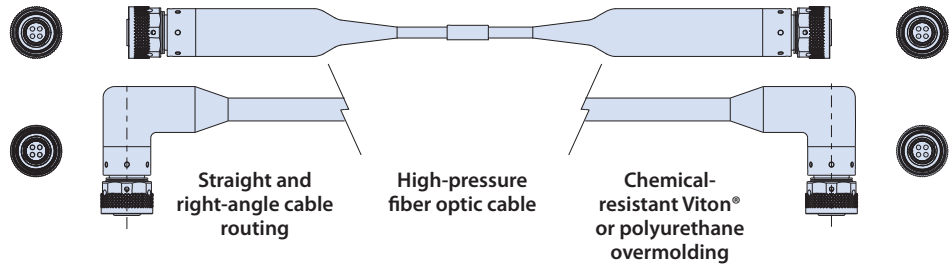

DEEP WATER SeaKing™ Fiber Optic

10K PSI open-face pressure-rated fiber optic connectors, cables, transceivers, and media converters

ENVIRONMENTAL OVERMOLDED FIBER OPTIC JUMPERS

PRESSURE-BALANCED OIL-FILLED (PBOF) HIGH-PRESSURE FIBER OPTIC ASSEMBLIES

SEAKING™ BCR OR FCR TO COMMERCIAL FIBER OPTIC PIGTAIL ASSEMBLY FOR I/O-TO-BOARD MODULE APPLICATIONS

KEY AND KEYWAY POSITIONS

Alternate Keyway Positions		
Key Position	Key Rotation	
	A°	B°
Normal (N)	150°	210°
A	75°	210°
B	95°	230°
C	140°	275°