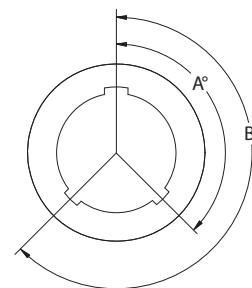

Receptacle (Keyway)