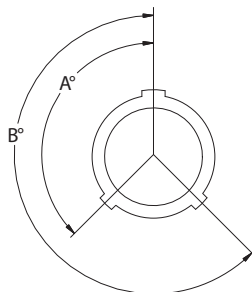

SEAKING™ BCR OR FCR TO COMMERCIAL FIBER OPTIC PIGTAIL ASSEMBLY FOR I/O-TO-BOARD MODULE APPLICATIONS

KEY AND KEYWAY POSITIONS

Alternate Keyway Positions		
Key Position	Key Rotation	
	A°	B°
Normal (N)	150°	210°
A	75°	210°
B	95°	230°
C	140°	275°