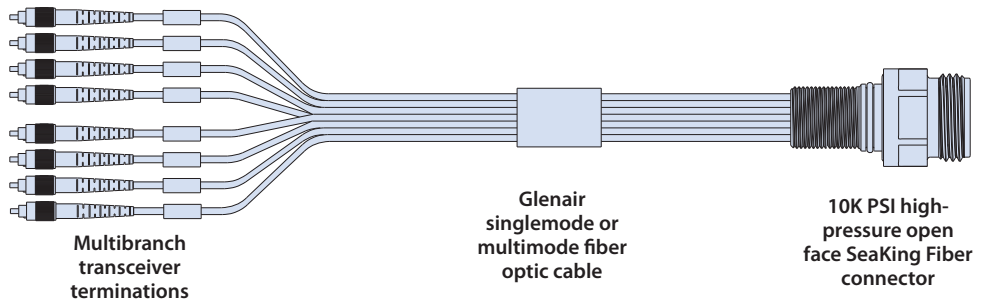

DEEP WATER SeaKing™ Fiber Optic

10K PSI open-face pressure-rated fiber optic connectors, cables, transceivers, and media converters

ENVIRONMENTAL OVERMOLDED FIBER OPTIC JUMPERS

PRESSURE-BALANCED OIL-FILLED (PBOF) HIGH-PRESSURE FIBER OPTIC ASSEMBLIES

SEAKING™ BCR OR FCR TO COMMERCIAL FIBER OPTIC PIGTAIL ASSEMBLY FOR I/O-TO-BOARD MODULE APPLICATIONS

KEY AND KEYWAY POSITIONS

Alternate Keyway Positions		
Key Position	Key Rotation	
	A°	B°
Normal (N)	150°	210°
A	75°	210°
B	95°	230°
C	140°	275°