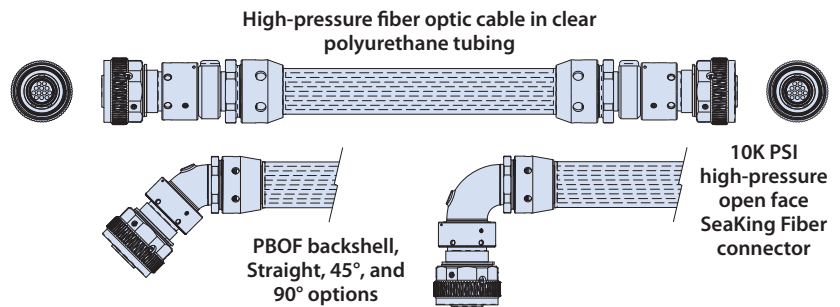

DEEP WATER SeaKing™ Fiber Optic

10K PSI open-face pressure-rated fiber optic connectors, cables, transceivers, and media converters

ENVIRONMENTAL OVERMOLDED FIBER OPTIC JUMPERS

PRESSURE-BALANCED OIL-FILLED (PBOF) HIGH-PRESSURE FIBER OPTIC ASSEMBLIES

SEAKING™ BCR OR FCR TO COMMERCIAL FIBER OPTIC PIGTAIL ASSEMBLY FOR I/O-TO-BOARD MODULE APPLICATIONS

KEY AND KEYWAY POSITIONS

Alternate Keyway Positions		
Key Position	Key Rotation	
	A°	B°
Normal (N)	150°	210°
A	75°	210°
B	95°	230°
C	140°	275°