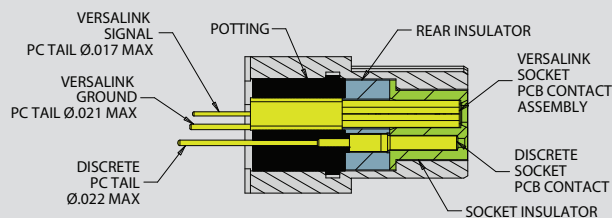

794-007 PCB-MOUNT PLUG