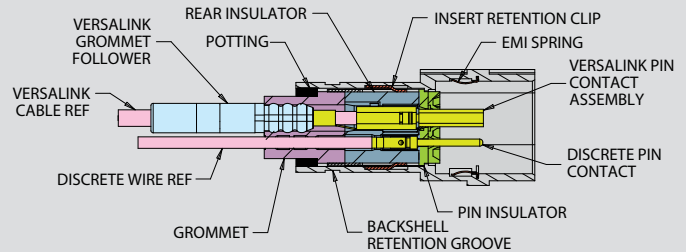

"ZERO-CROSSTALK" Series 794 VersaLink™ Connectors

Cutaway Views

794-001 CABLE PLUG

794-002 CABLE RECEPTACLE

794-003 REAR PANEL-MOUNT PLUG

794-004 REAR PANEL-MOUNT RECEPTACLE

794-005 FLOAT MOUNT PLUG

794-006 FLOAT-MOUNT RECEPTACLE

794-007 PCB-MOUNT PLUG

794-008 PCB-MOUNT RECEPTACLE

SERIES 794 VERSALINK CONNECTORS