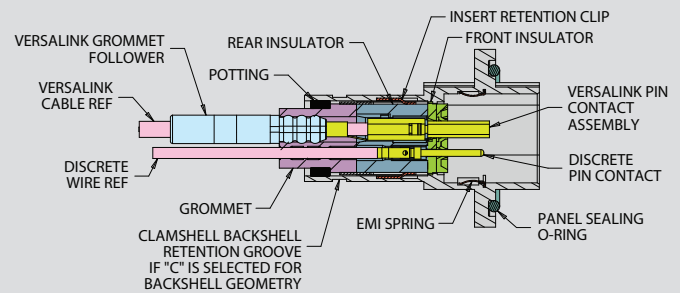

"ZERO-CROSSTALK" Series 794 VersaLink™ Connectors

Cutaway Views

794-001 CABLE PLUG

794-002 CABLE RECEPTACLE

794-003 REAR PANEL-MOUNT PLUG

794-004 REAR PANEL-MOUNT RECEPTACLE

794-005 FLOAT MOUNT PLUG

794-006 FLOAT-MOUNT RECEPTACLE

794-007 PCB-MOUNT PLUG

794-008 PCB-MOUNT RECEPTACLE

SERIES 794 VERSALINK CONNECTORS