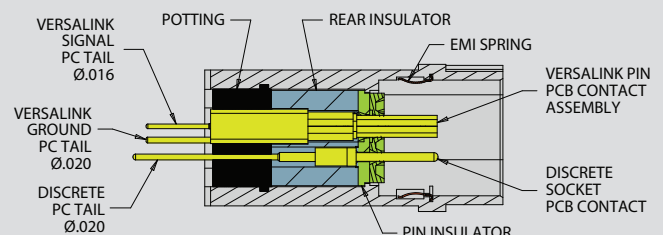

"ZERO-CROSSTALK" Series 794 VersaLink™ Connectors

Cutaway Views

794-001 CABLE PLUG

794-002 CABLE RECEPTACLE

794-003 REAR PANEL-MOUNT PLUG

794-004 REAR PANEL-MOUNT RECEPTACLE

794-005 FLOAT MOUNT PLUG

794-006 FLOAT-MOUNT RECEPTACLE

794-007 PCB-MOUNT PLUG

794-008 PCB-MOUNT RECEPTACLE

SERIES 794 VERSALINK CONNECTORS