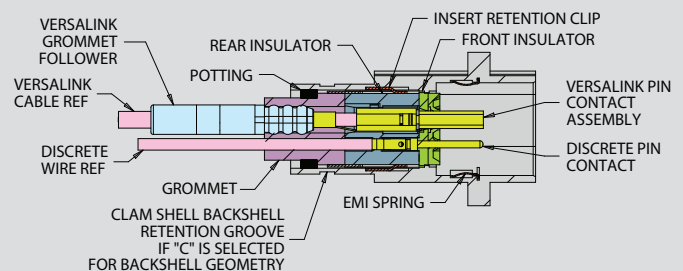

"ZERO-CROSSTALK" Series 794 VersaLink™ Connectors

Cutaway Views

794-001 CABLE PLUG

794-002 CABLE RECEPTACLE

794-003 REAR PANEL-MOUNT PLUG

794-004 REAR PANEL-MOUNT RECEPTACLE

794-005 FLOAT MOUNT PLUG

794-006 FLOAT-MOUNT RECEPTACLE

794-007 PCB-MOUNT PLUG

794-008 PCB-MOUNT RECEPTACLE

SERIES 794 VERSALINK CONNECTORS