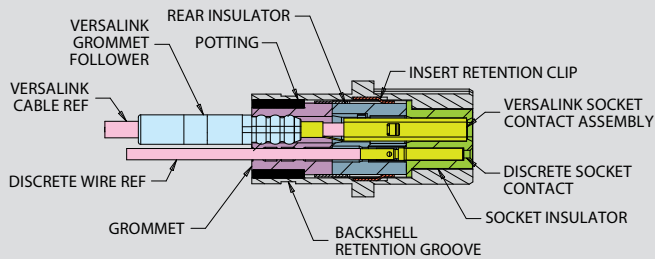

"ZERO-CROSSTALK" Series 794 VersaLink™ Connectors

Cutaway Views

794-001 CABLE PLUG

794-002 CABLE RECEPTACLE

794-003 REAR PANEL-MOUNT PLUG

794-004 REAR PANEL-MOUNT RECEPTACLE

794-005 FLOAT MOUNT PLUG

794-006 FLOAT-MOUNT RECEPTACLE

794-007 PCB-MOUNT PLUG

794-008 PCB-MOUNT RECEPTACLE

SERIES 794 VERSALINK CONNECTORS