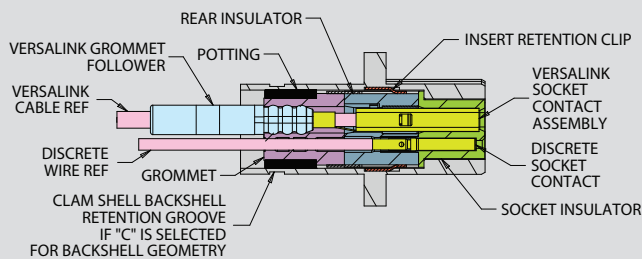

"ZERO-CROSSTALK" Series 794 VersaLink™ Connectors

Cutaway Views

794-001 CABLE PLUG

794-002 CABLE RECEPTACLE

794-003 REAR PANEL-MOUNT PLUG

794-004 REAR PANEL-MOUNT RECEPTACLE

794-005 FLOAT MOUNT PLUG

794-006 FLOAT-MOUNT RECEPTACLE