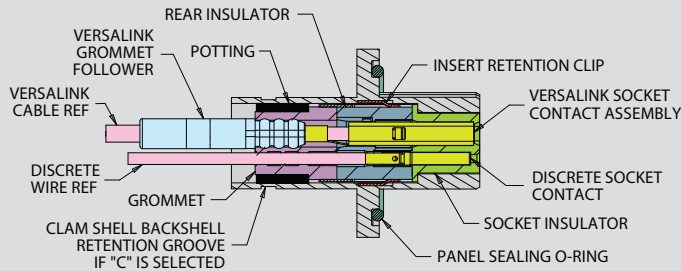

"ZERO-CROSSTALK" Series 794 VersaLink™ Connectors

Cutaway Views

794-001 CABLE PLUG

794-002 CABLE RECEPTACLE

794-003 REAR PANEL-MOUNT PLUG

794-004 REAR PANEL-MOUNT RECEPTACLE

794-005 FLOAT MOUNT PLUG

794-006 FLOAT-MOUNT RECEPTACLE

794-007 PCB-MOUNT PLUG

794-008 PCB-MOUNT RECEPTACLE

SERIES 794 VERSALINK CONNECTORS